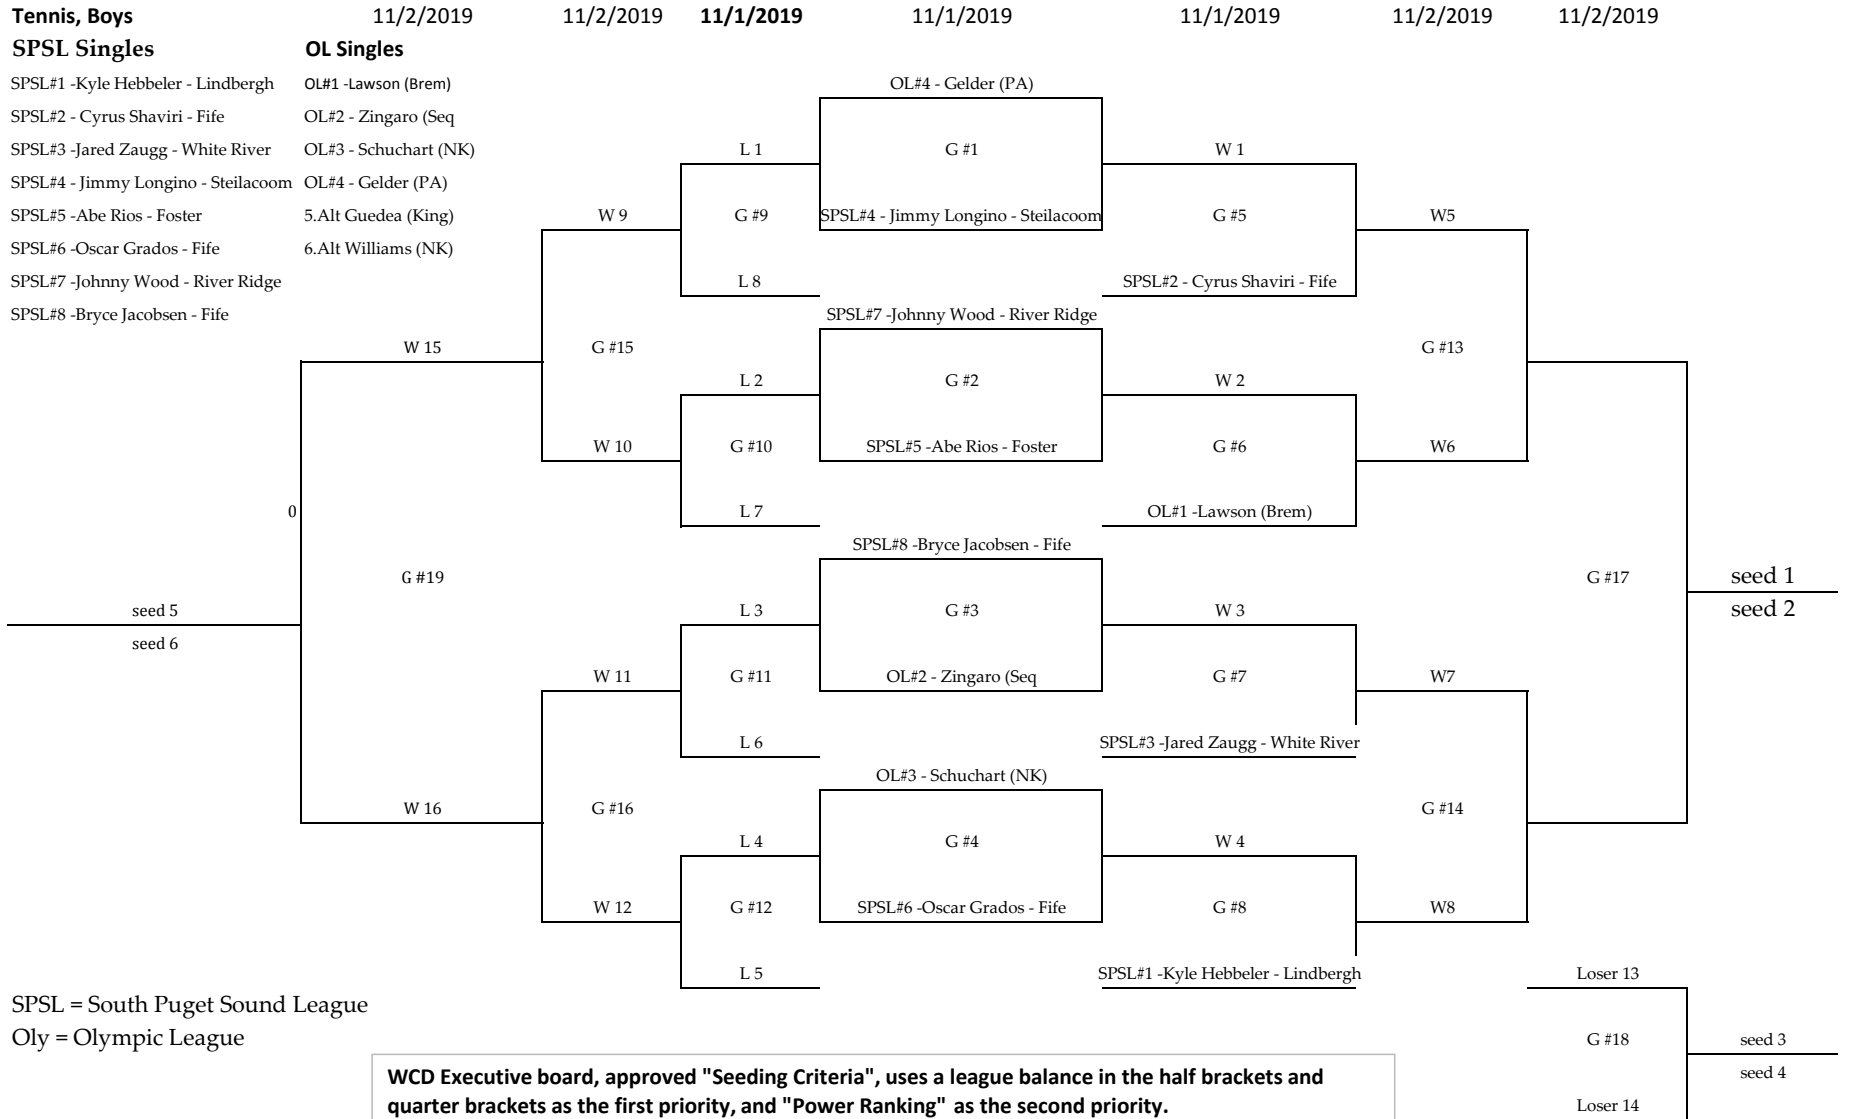

# WCD 2A 12 Team Bracket Boys Singles Tennis 2019-20

**Tennis, Boys**  
**SPSL Singles**

- SPSL#1 -Kyle Hebbeler - Lindbergh
- SPSL#2 - Cyrus Shaviri - Fife
- SPSL#3 -Jared Zaugg - White River
- SPSL#4 - Jimmy Longino - Steilacoom
- SPSL#5 -Abe Rios - Foster
- SPSL#6 -Oscar Grados - Fife
- SPSL#7 -Johnny Wood - River Ridge
- SPSL#8 -Bryce Jacobsen - Fife

**OL Singles**

- OL#1 -Lawson (Brem)
- OL#2 - Zingaro (Seq)
- OL#3 - Schuchart (NK)
- OL#4 - Gelder (PA)
- 5.Alt Guedea (King)
- 6.Alt Williams (NK)

SPSL = South Puget Sound League  
Oly = Olympic League