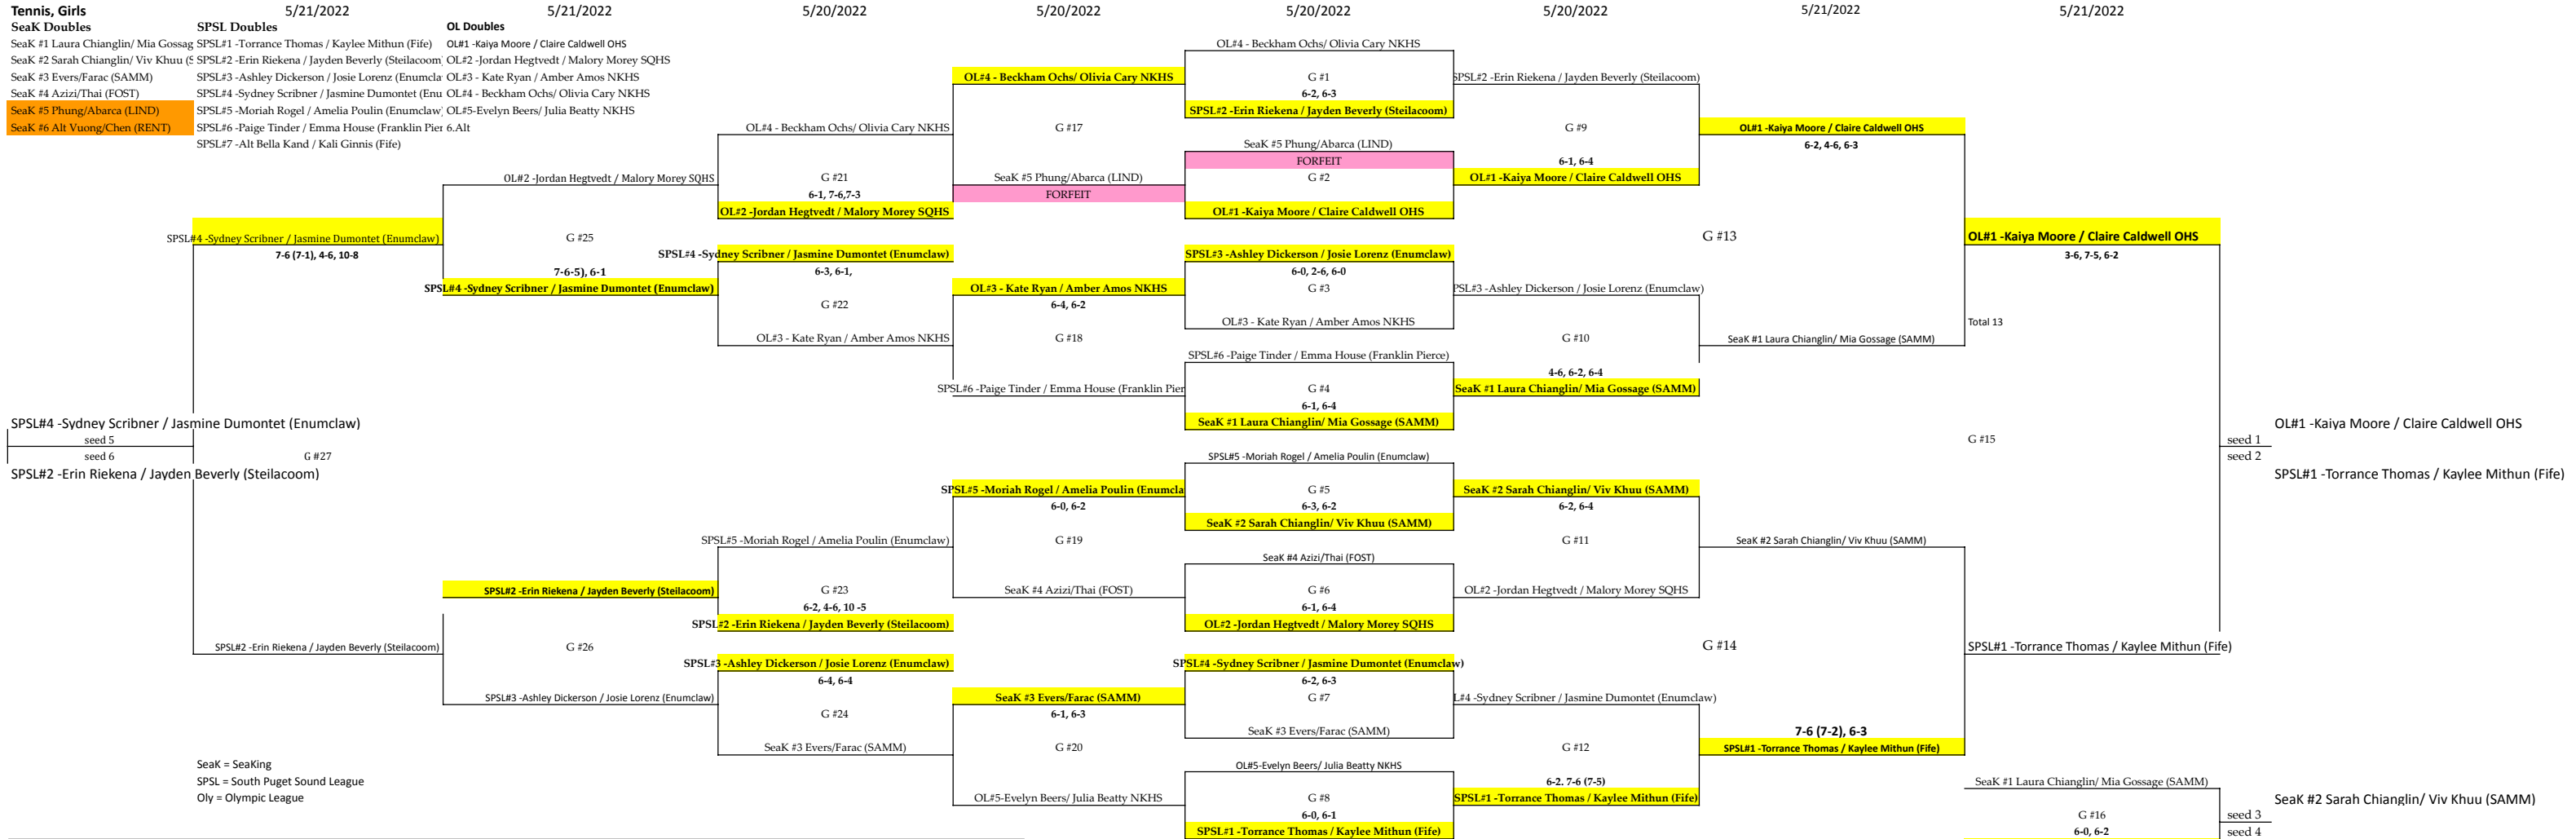

Tennis, Girls

SeaK = SeaKing
SPSL = South Puget Sound League
Oly = Olympic League

WCD Executive board, approved "Seeding Criteria", uses a league balance in the half brackets and quarter brackets as the first priority, and "Power Ranking" as the second priority.
*Seeds 6 and 7 swapped to obtain quarter bracket balance.

SPSL#1 -Torrance Thomas / Kaylee Mithun (Fife)
G #16
6-0, 6-2
SeaK #2 Sarah Chianglin/ Viv Khuu (SAMM)
seed 3
seed 4