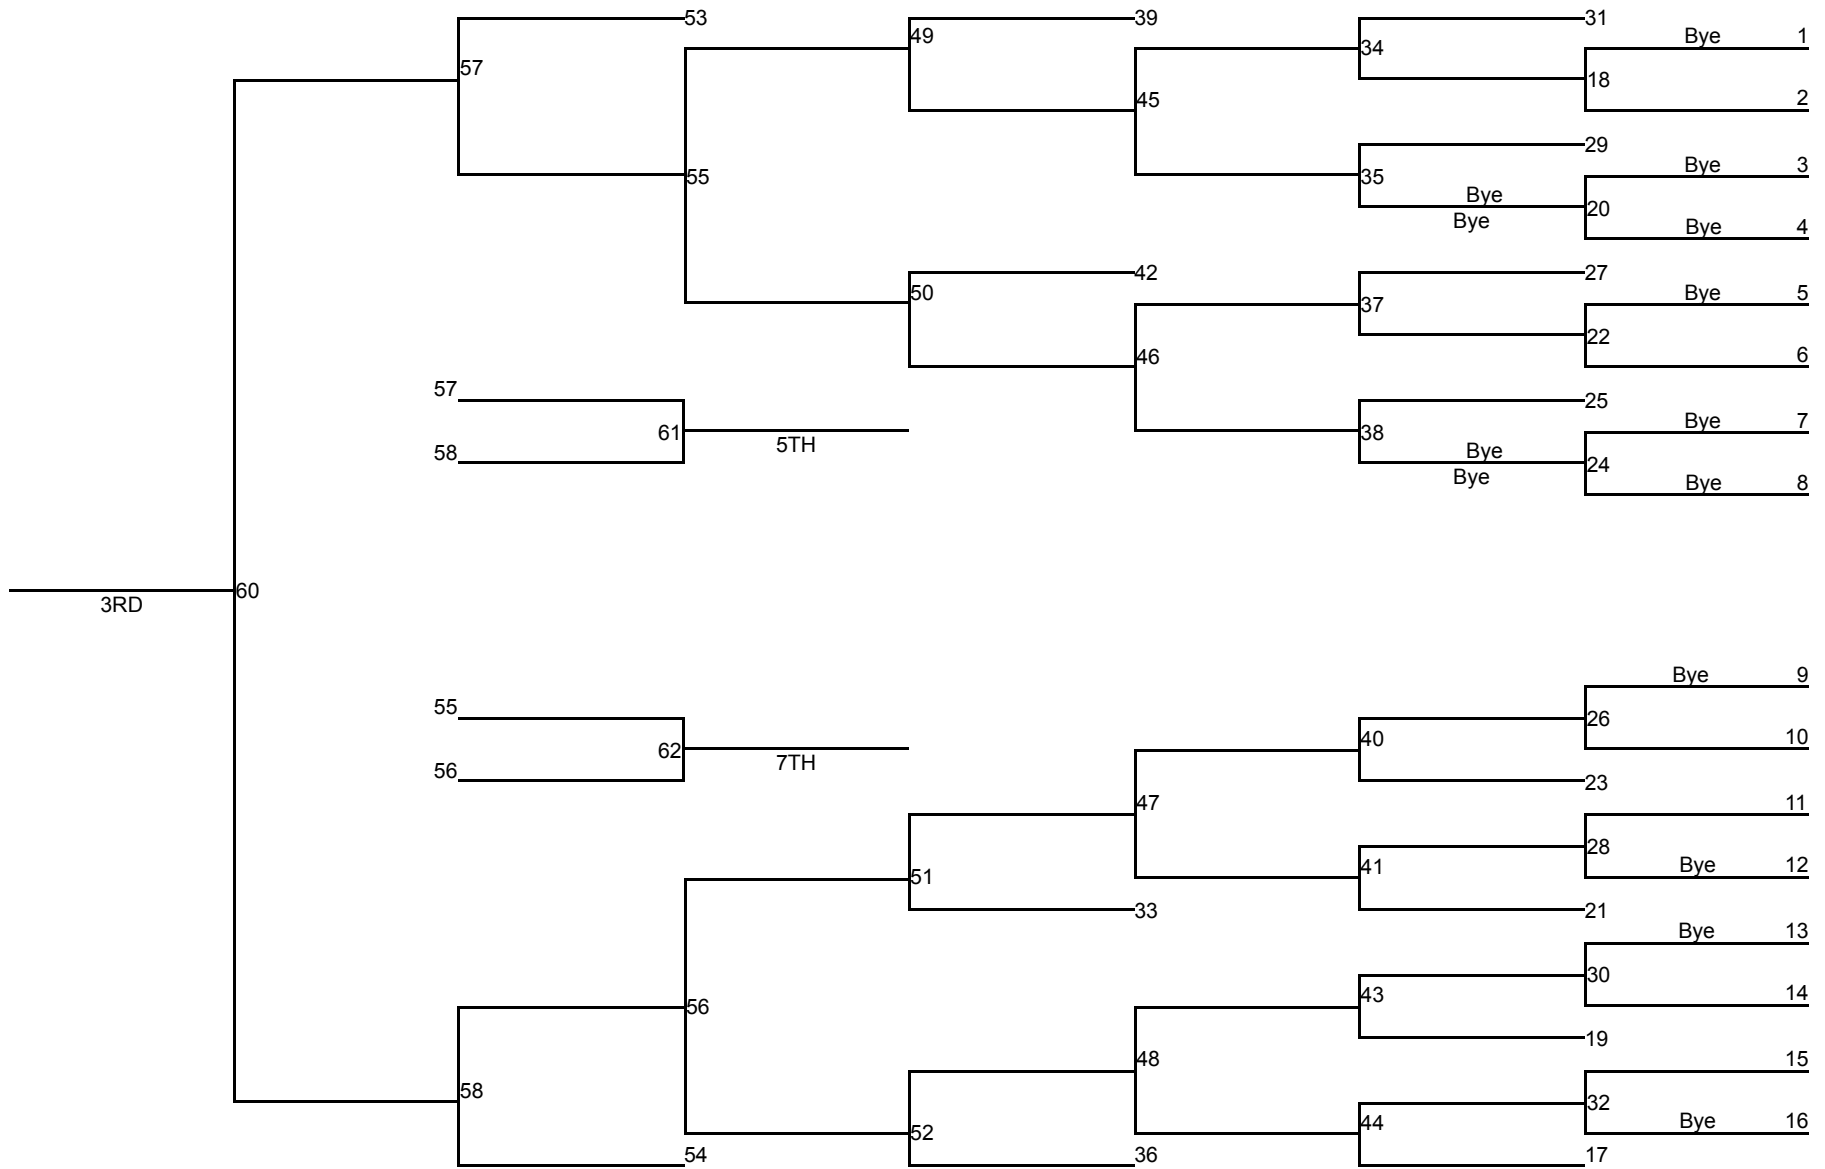

# South Girls Sub Regional - 2022

110

# South Girls Sub Regional - 2022

115