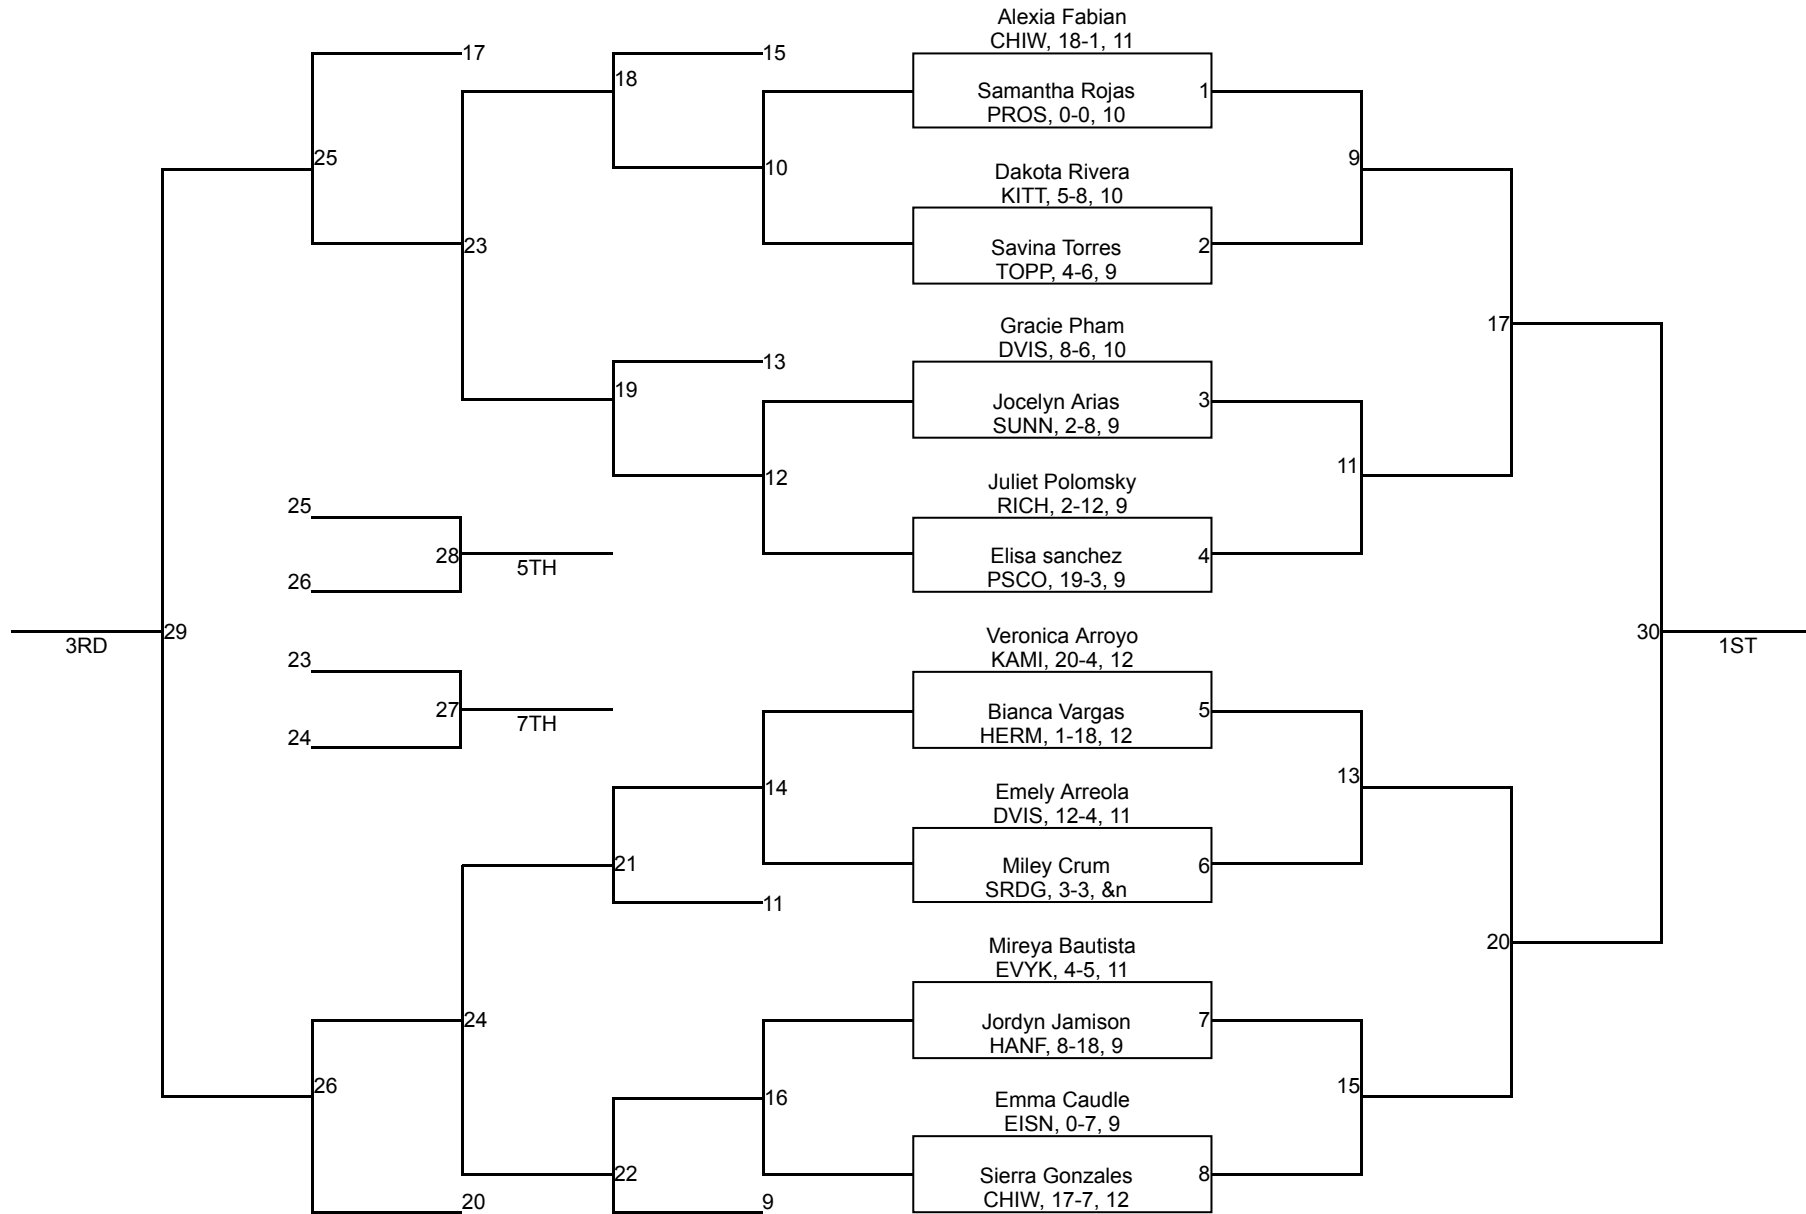

# South Girls Sub Regional - 2022

100

# South Girls Sub Regional - 2022

105

# South Girls Sub Regional - 2022

110