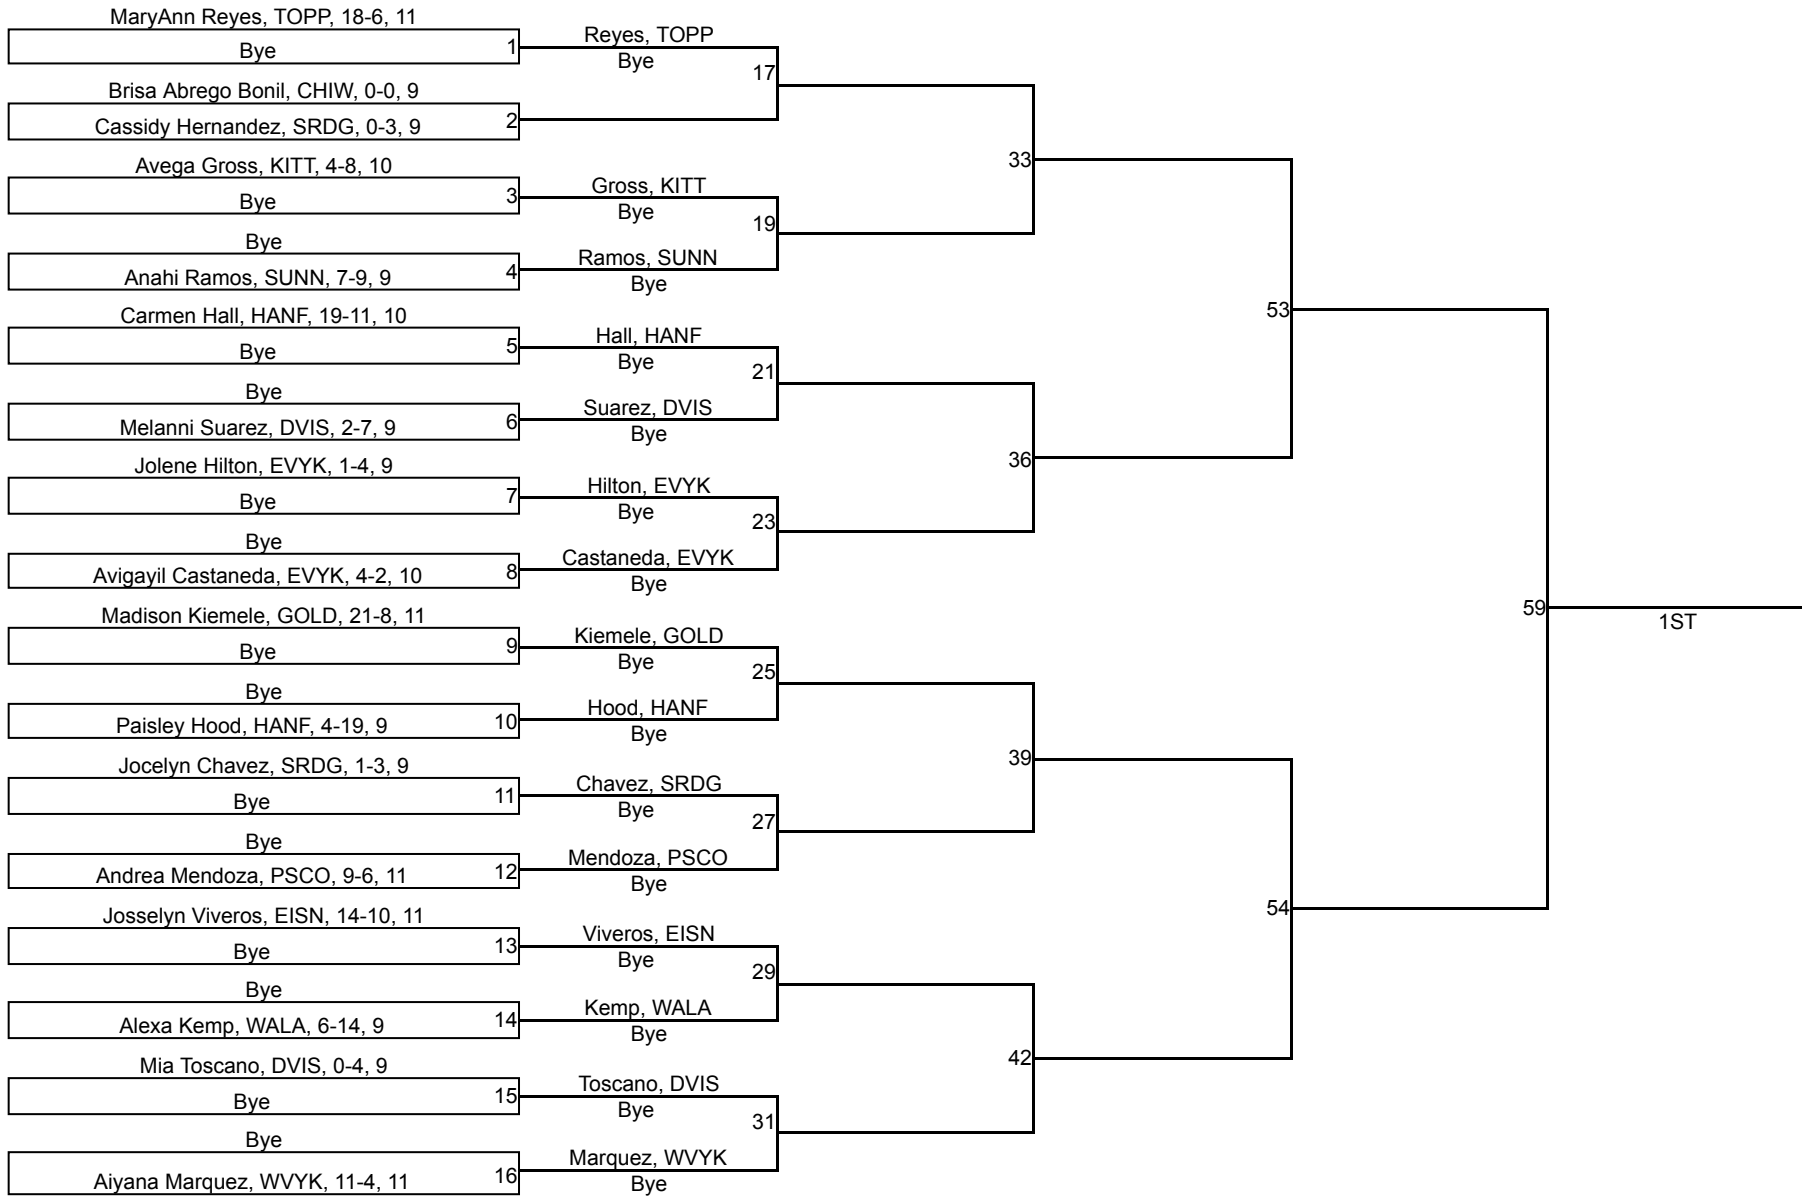

South Girls Sub Regional - 2022

140