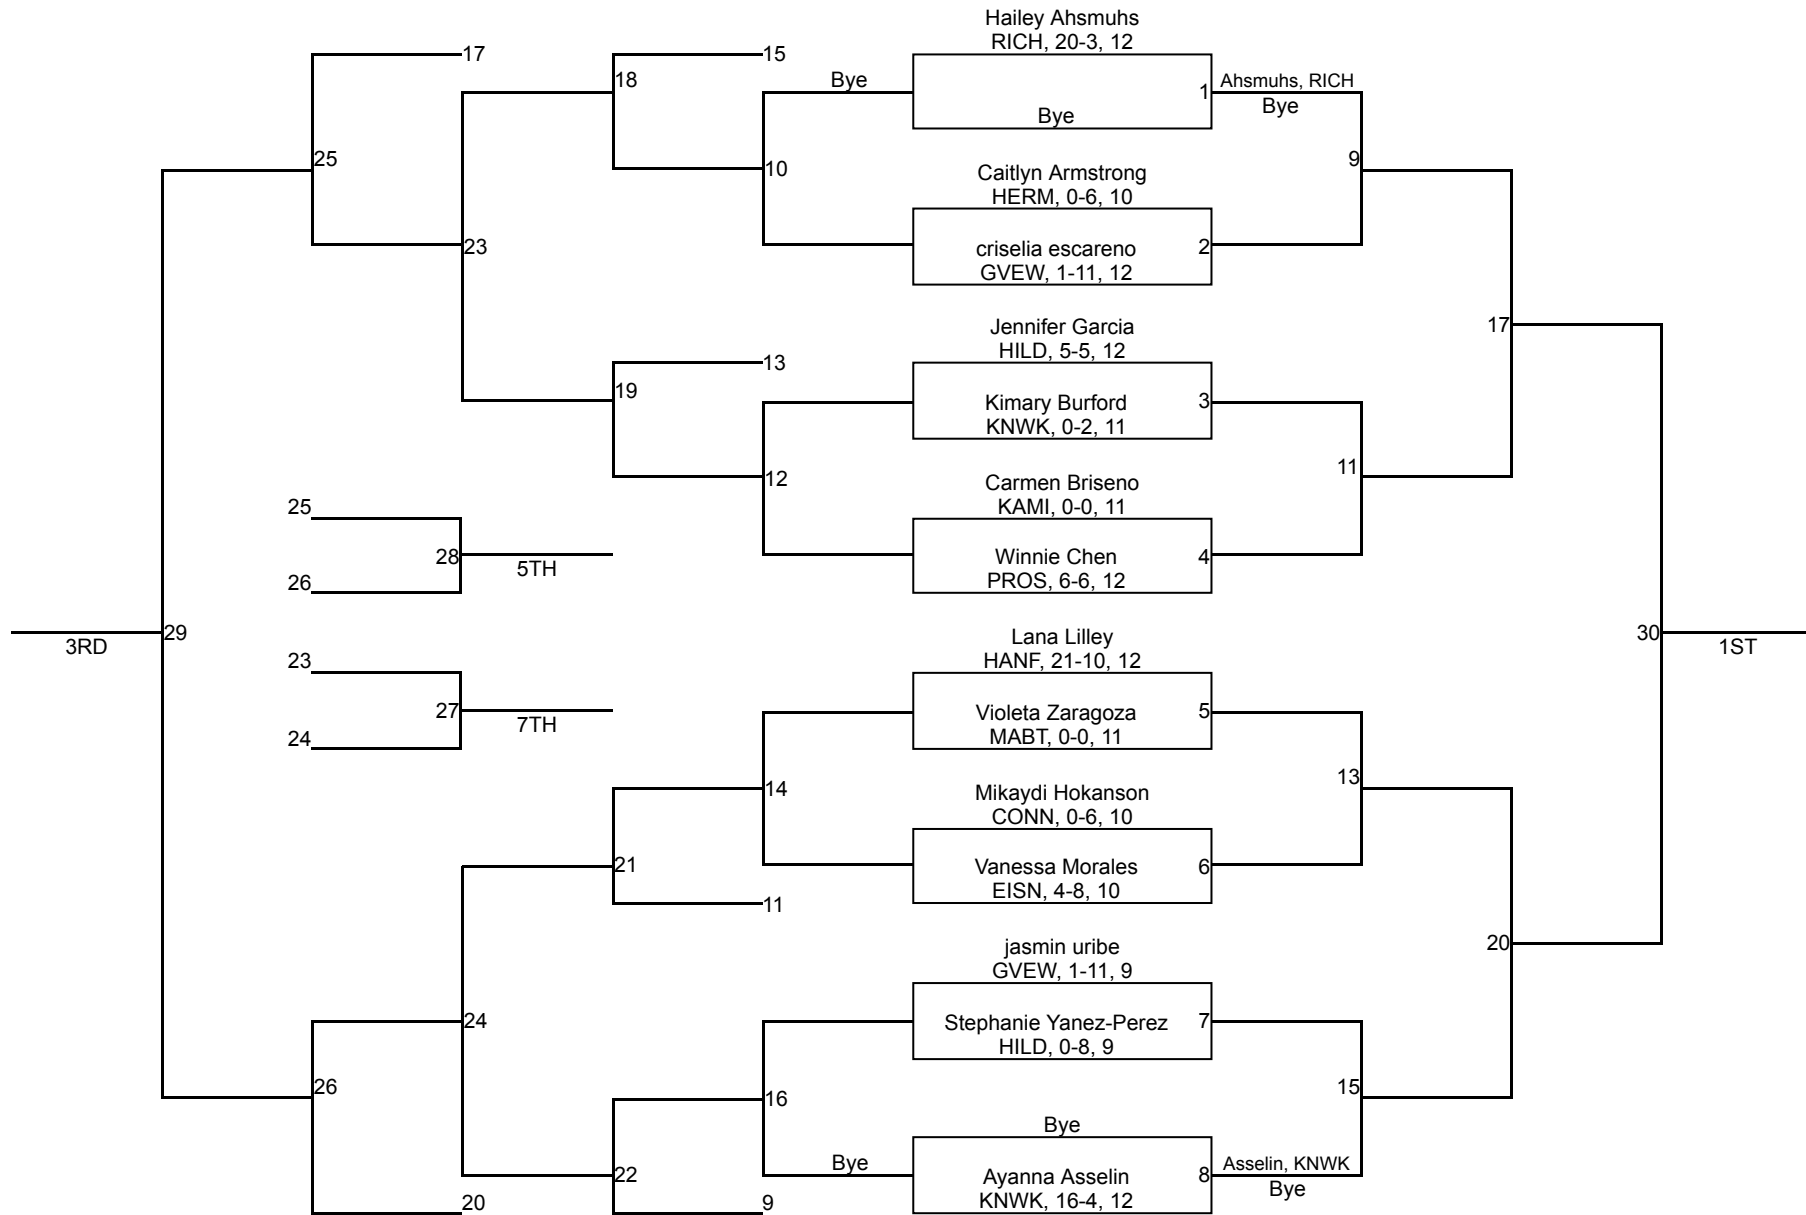

South Girls Sub Regional - 2022

170