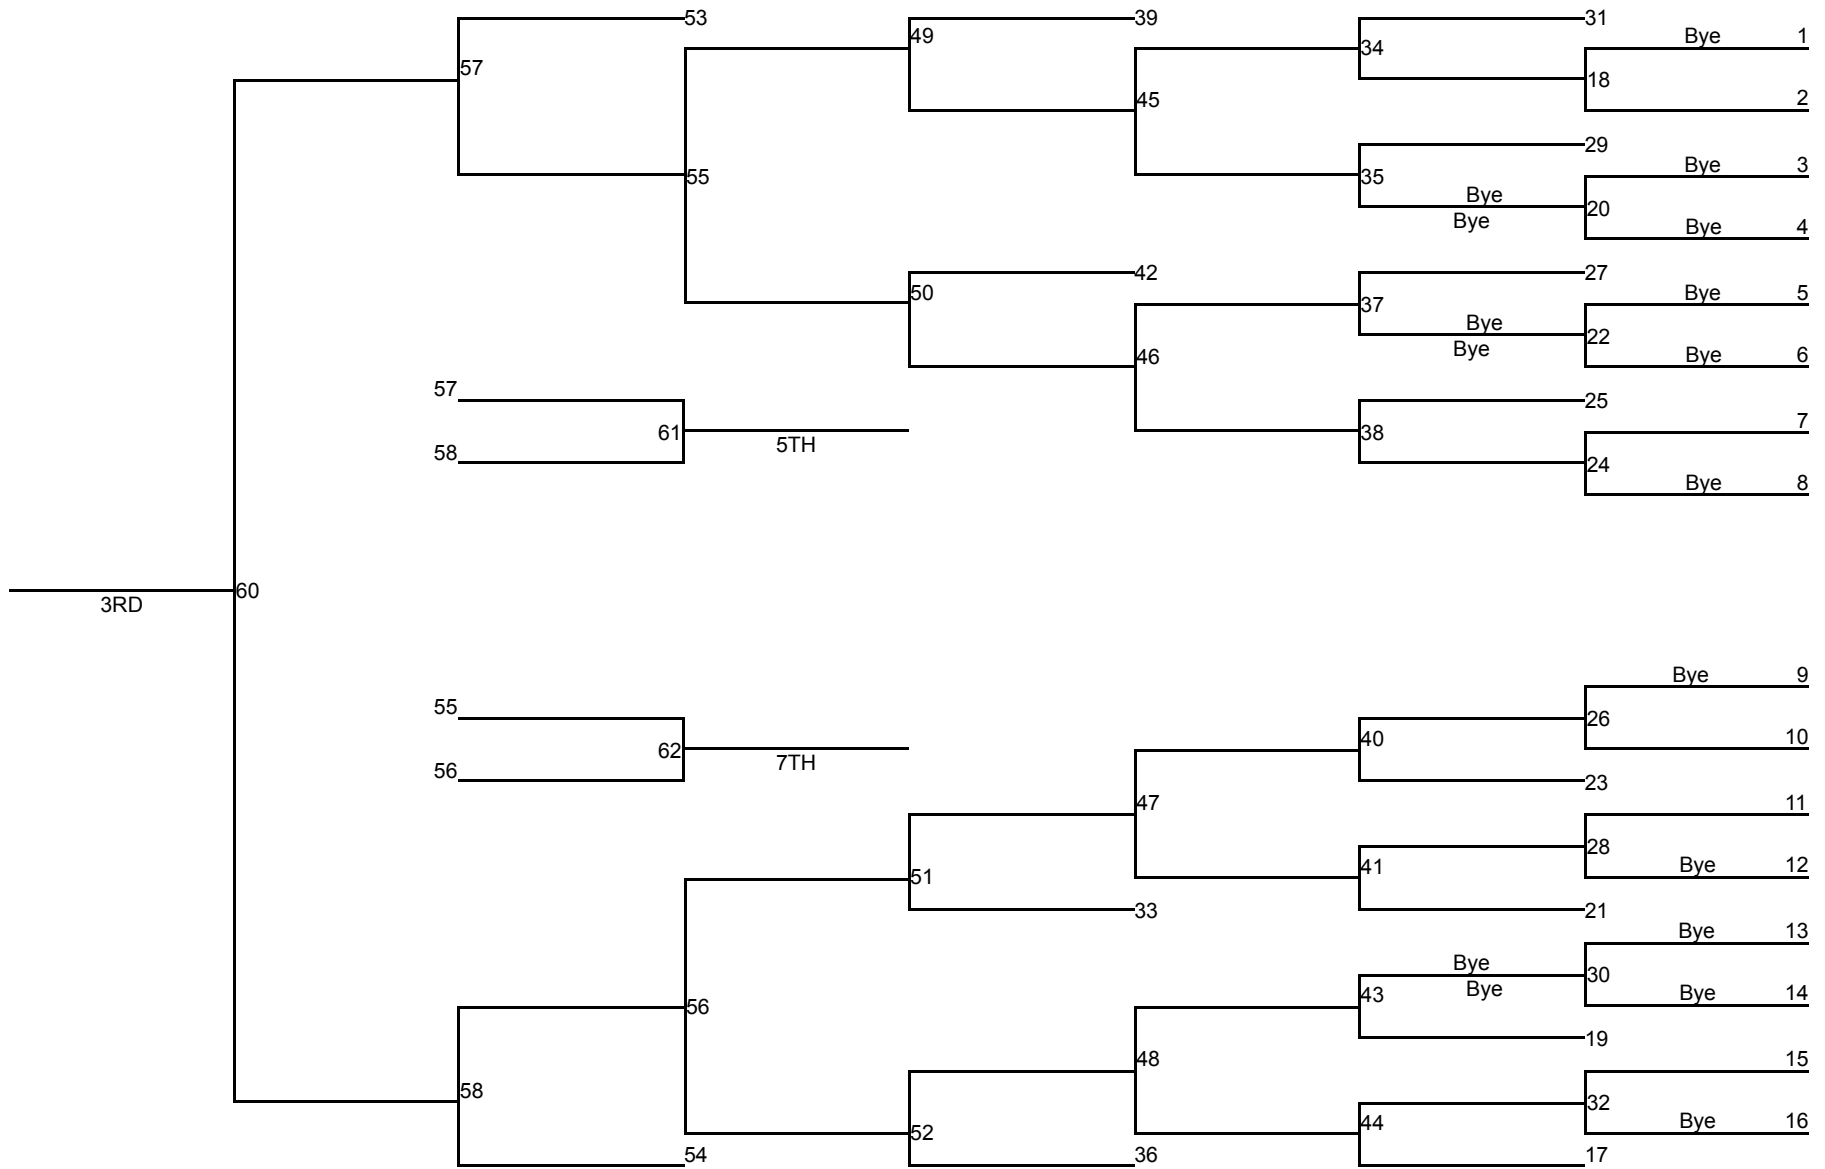

# South Girls Sub Regional - 2022

100

# South Girls Sub Regional - 2022

105