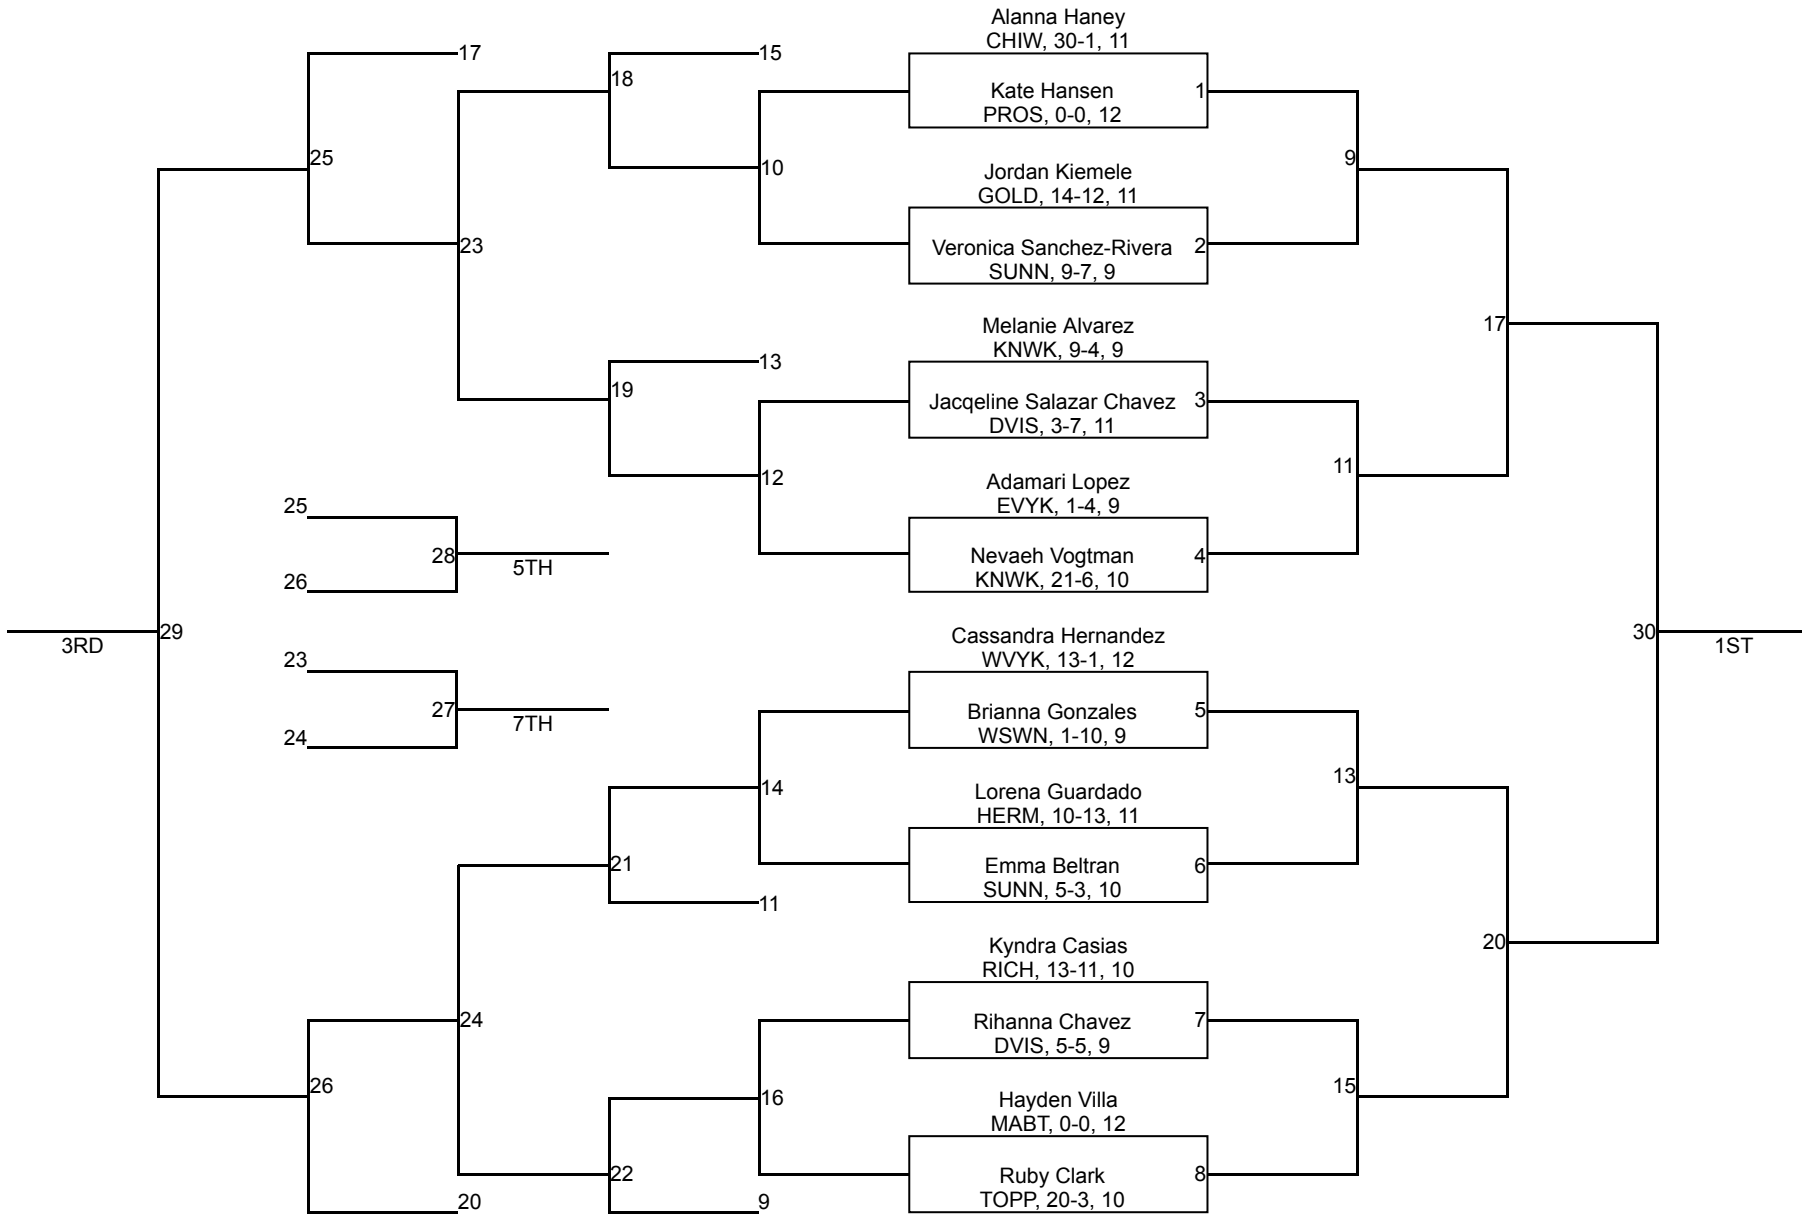

South Girls Sub Regional - 2022

135