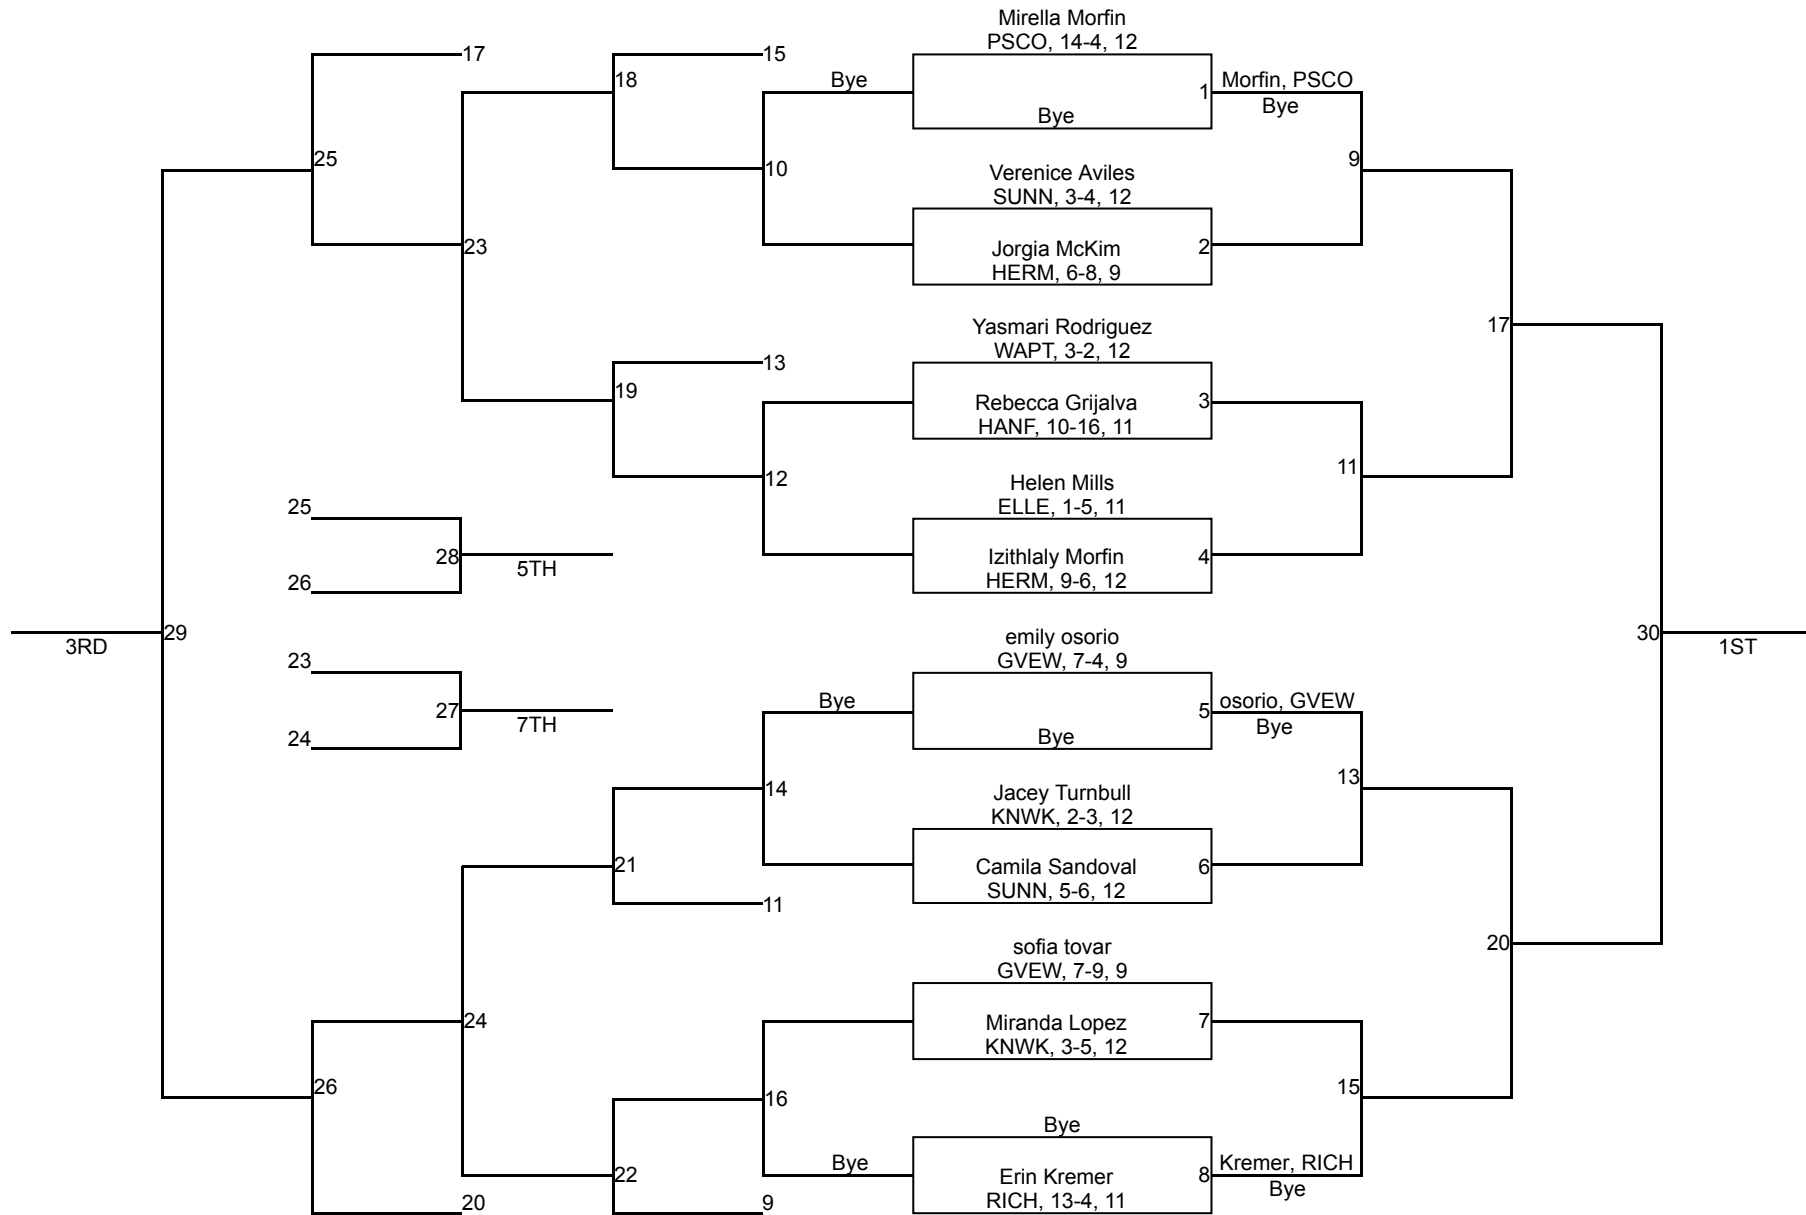

South Girls Sub Regional - 2022

190