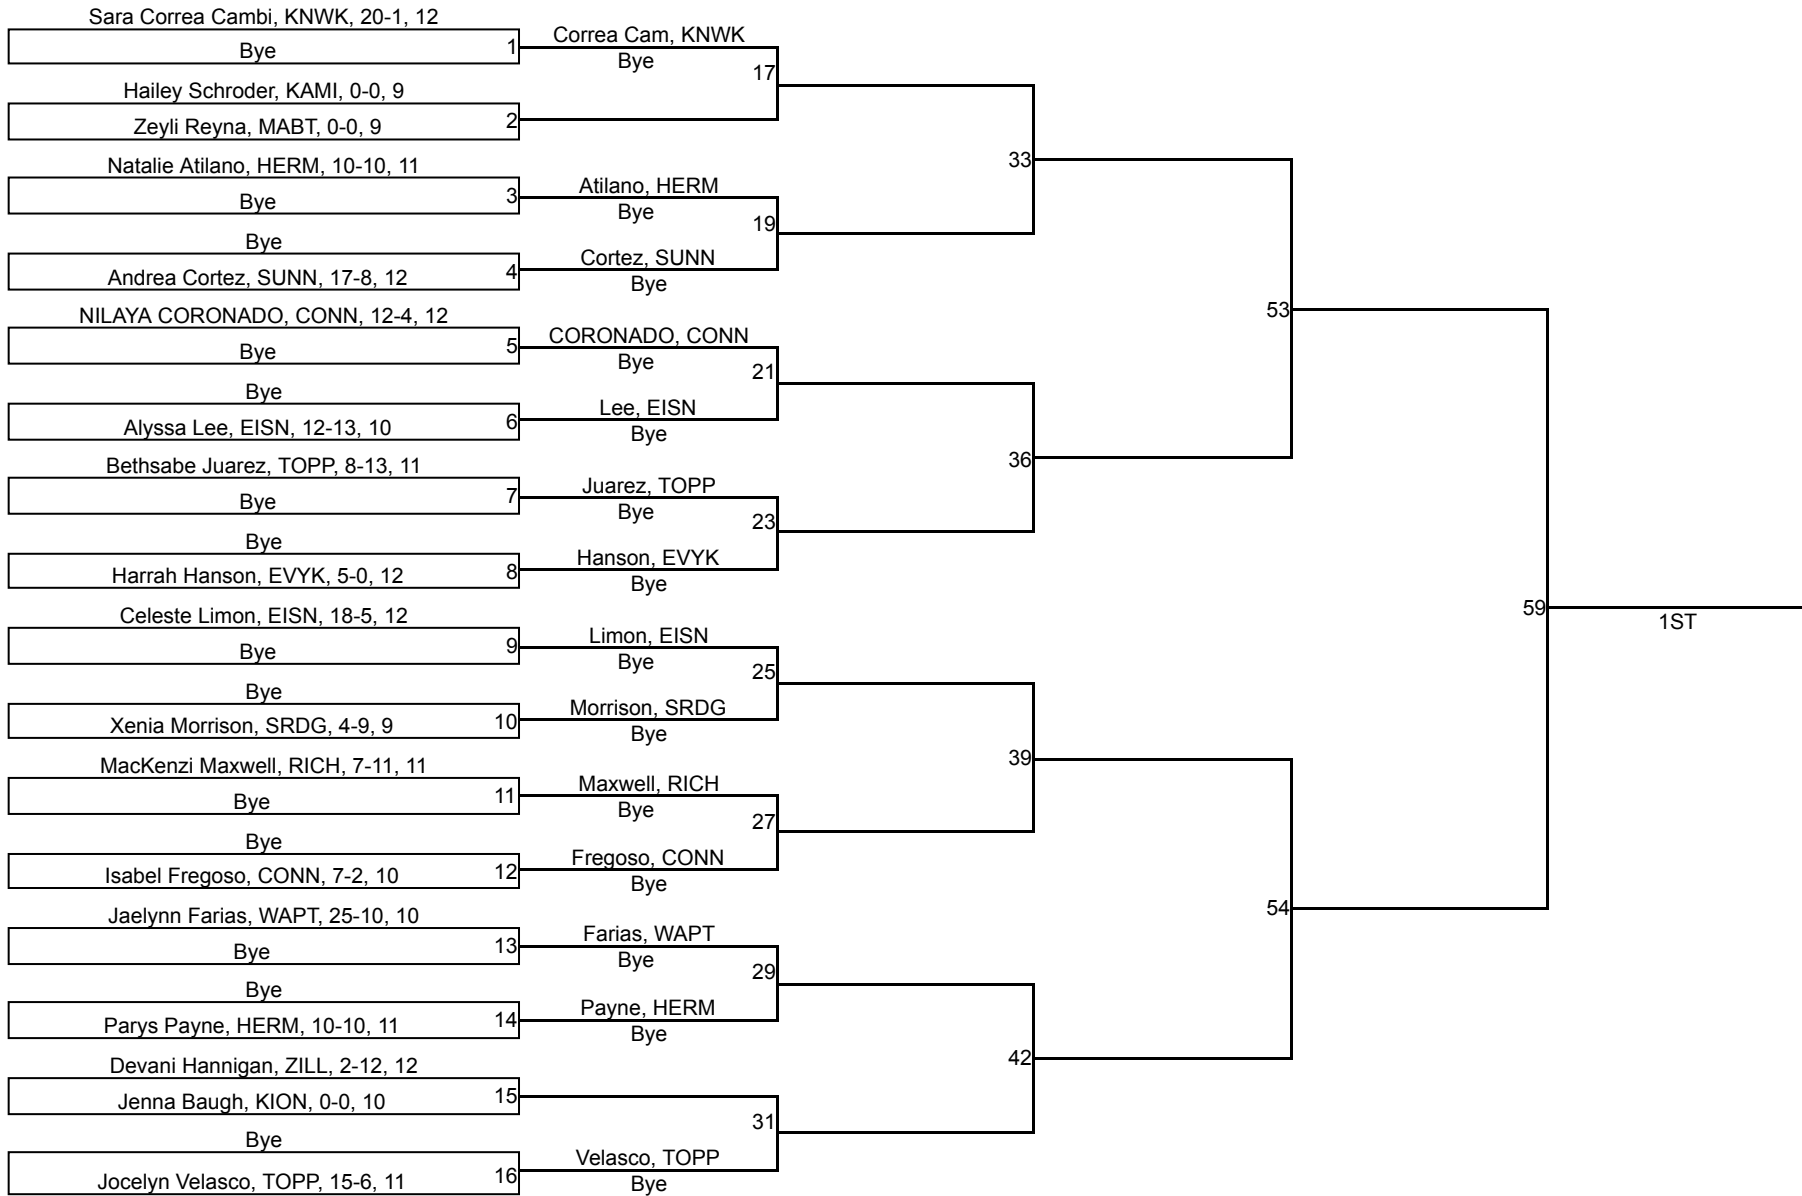

South Girls Sub Regional - 2022

145