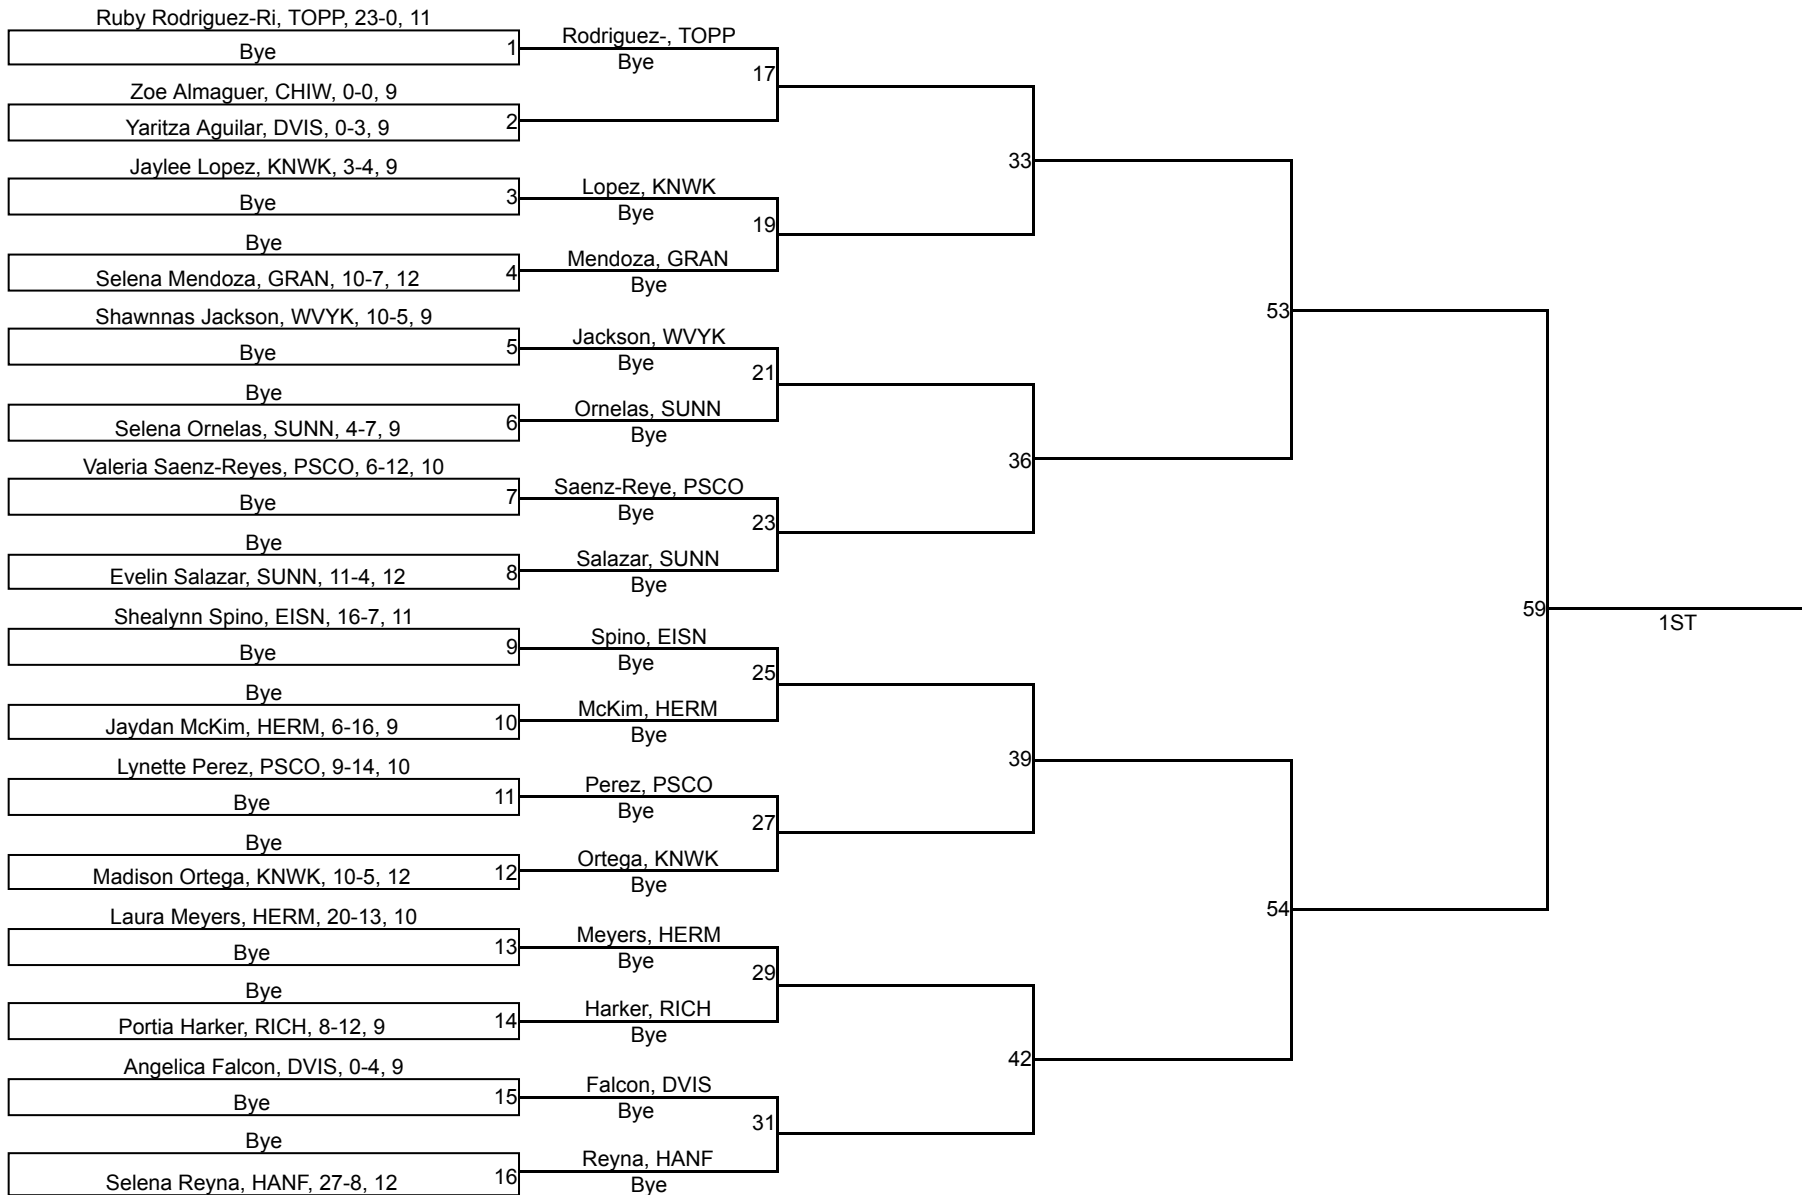

South Girls Sub Regional - 2022

155