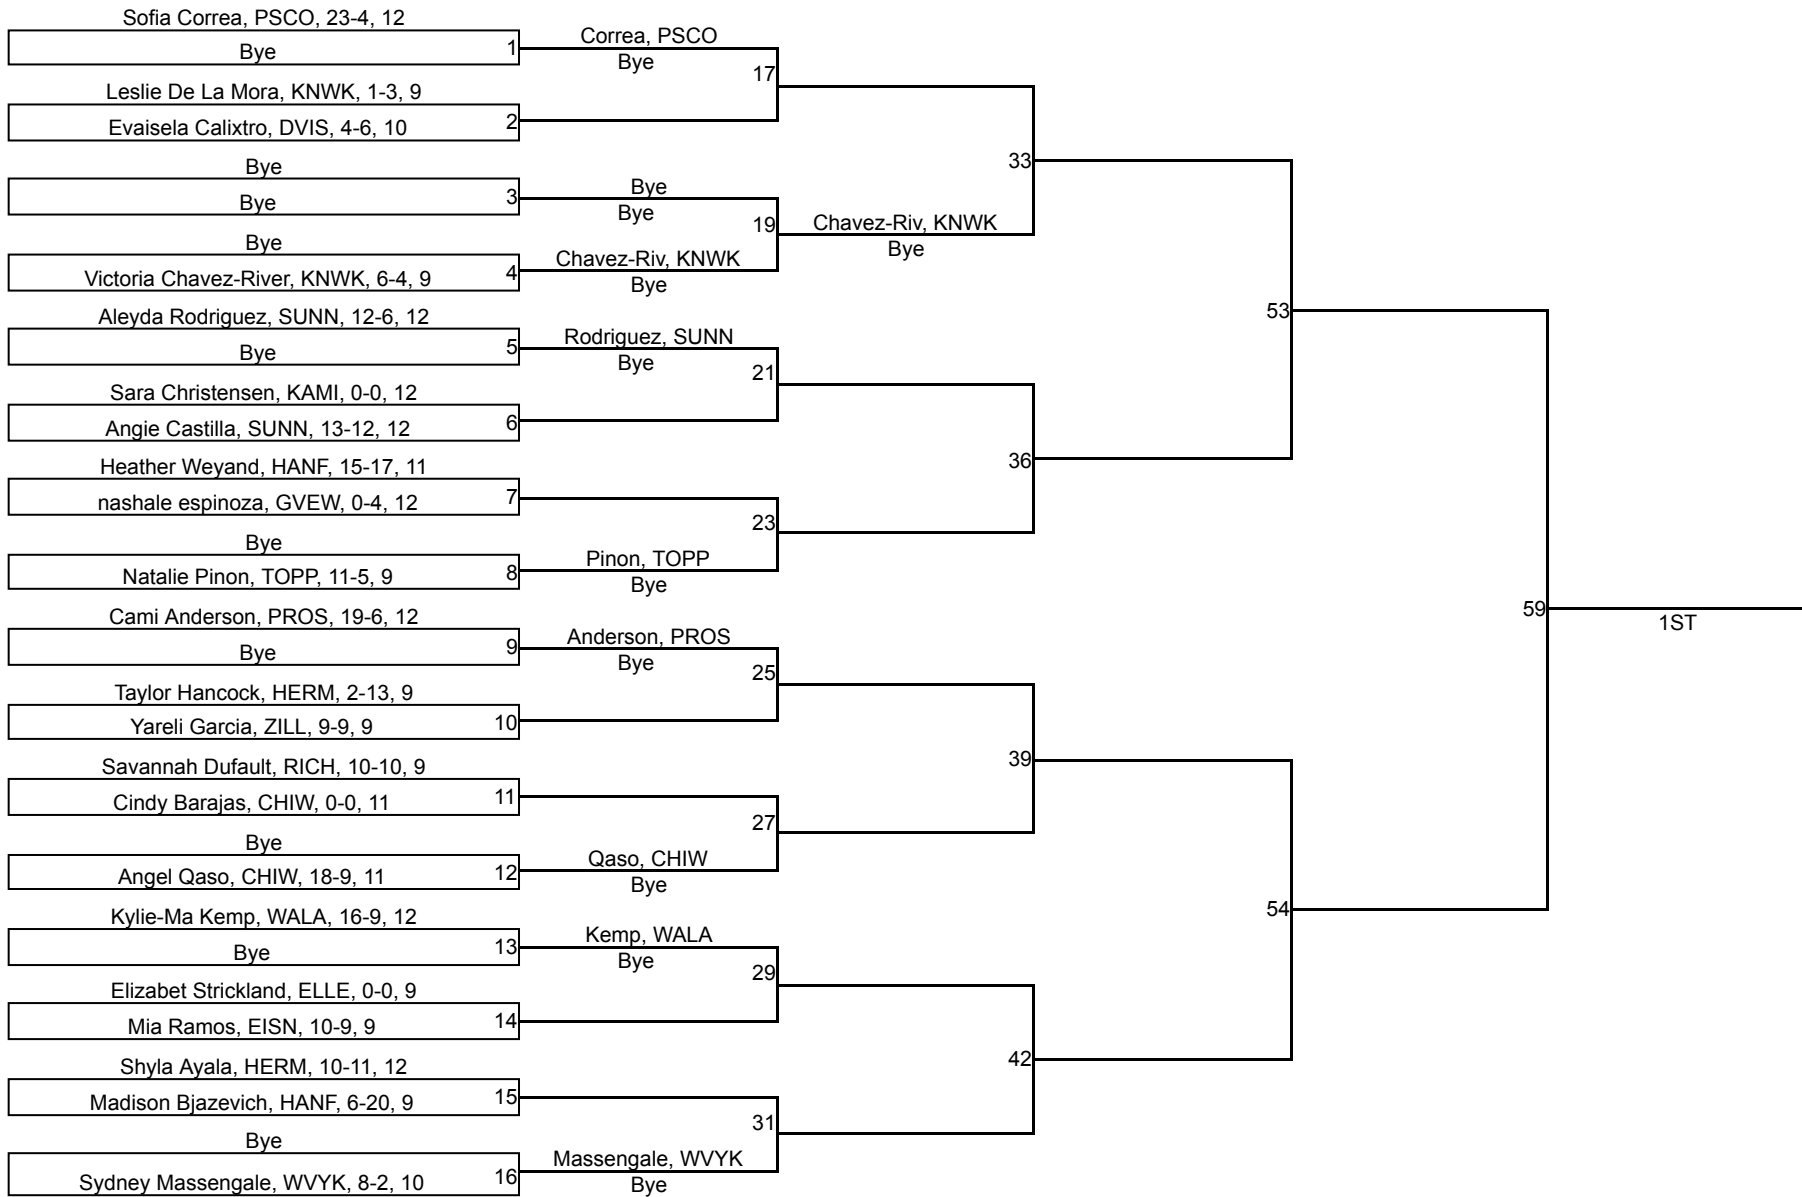

South Girls Sub Regional - 2022

120