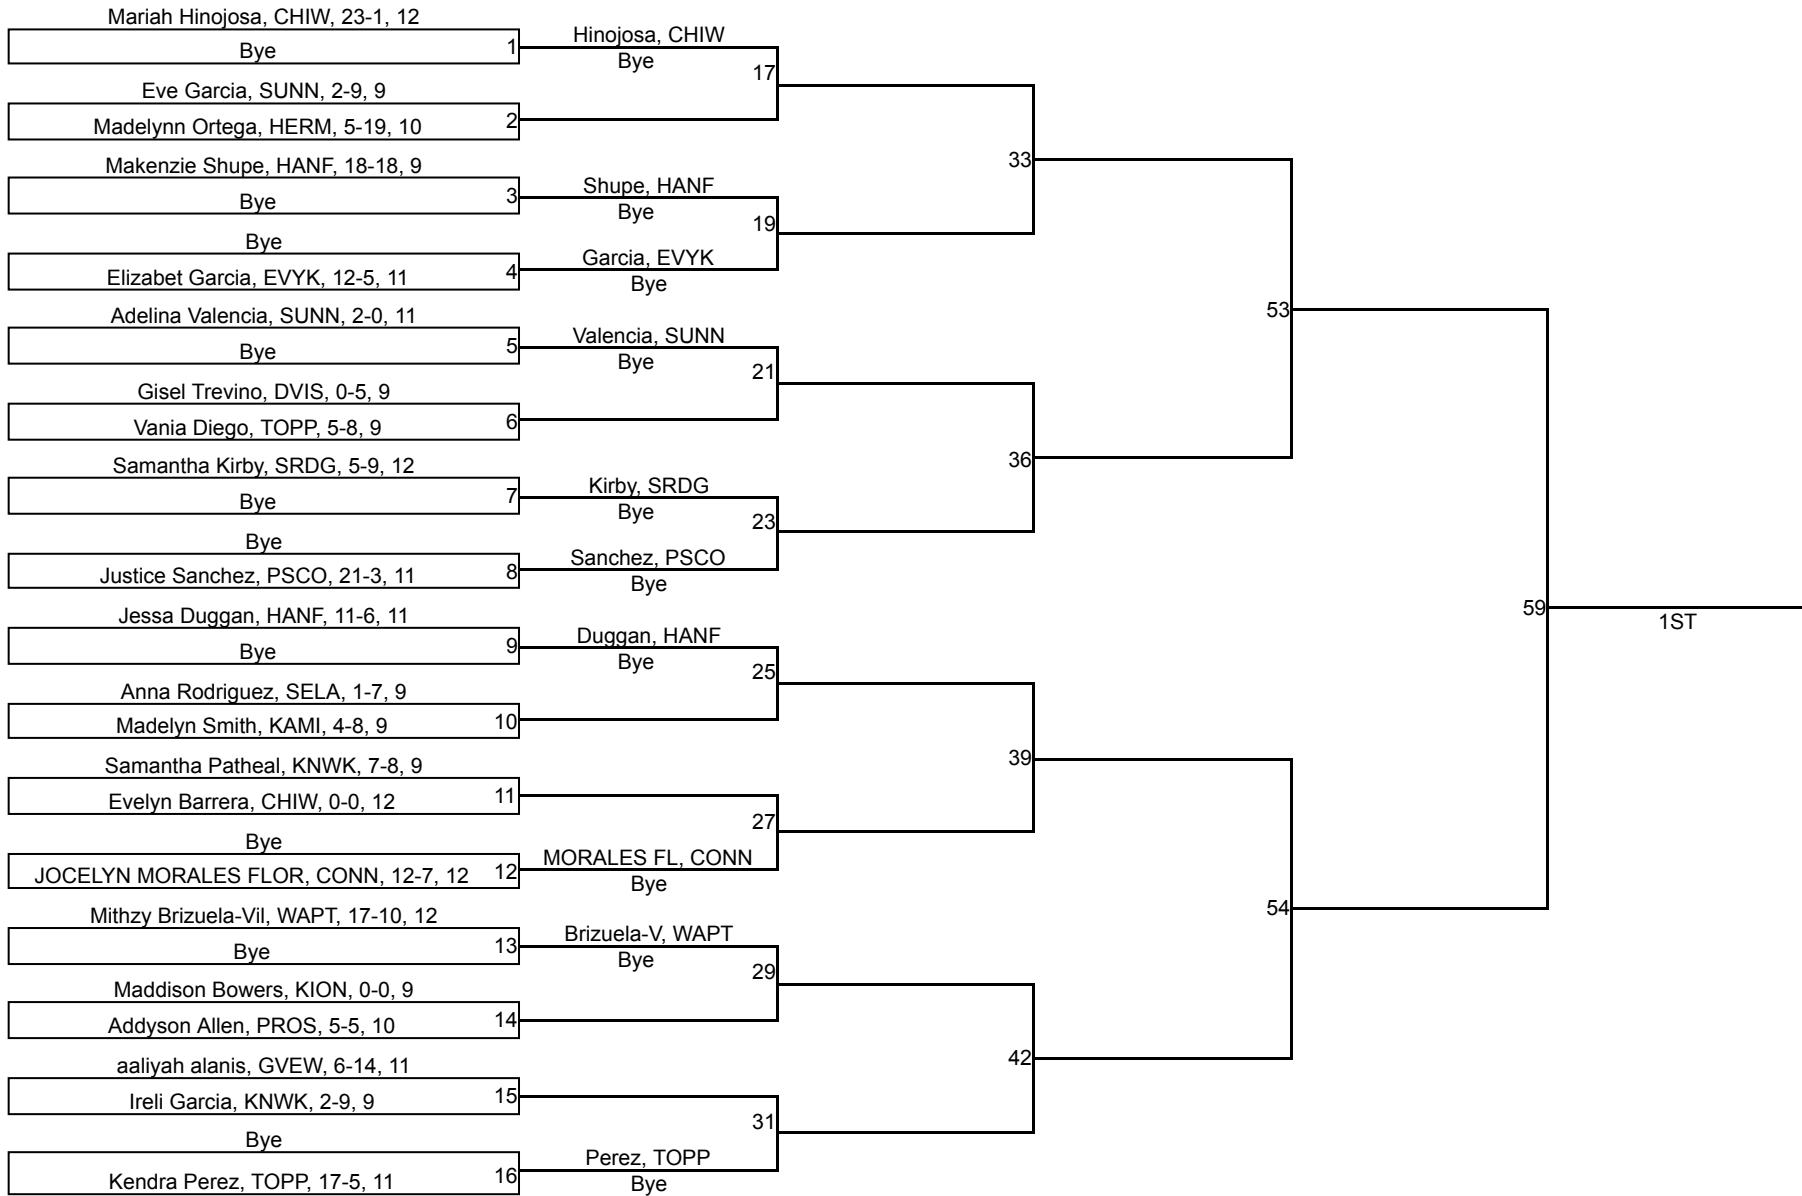

South Girls Sub Regional - 2022

115