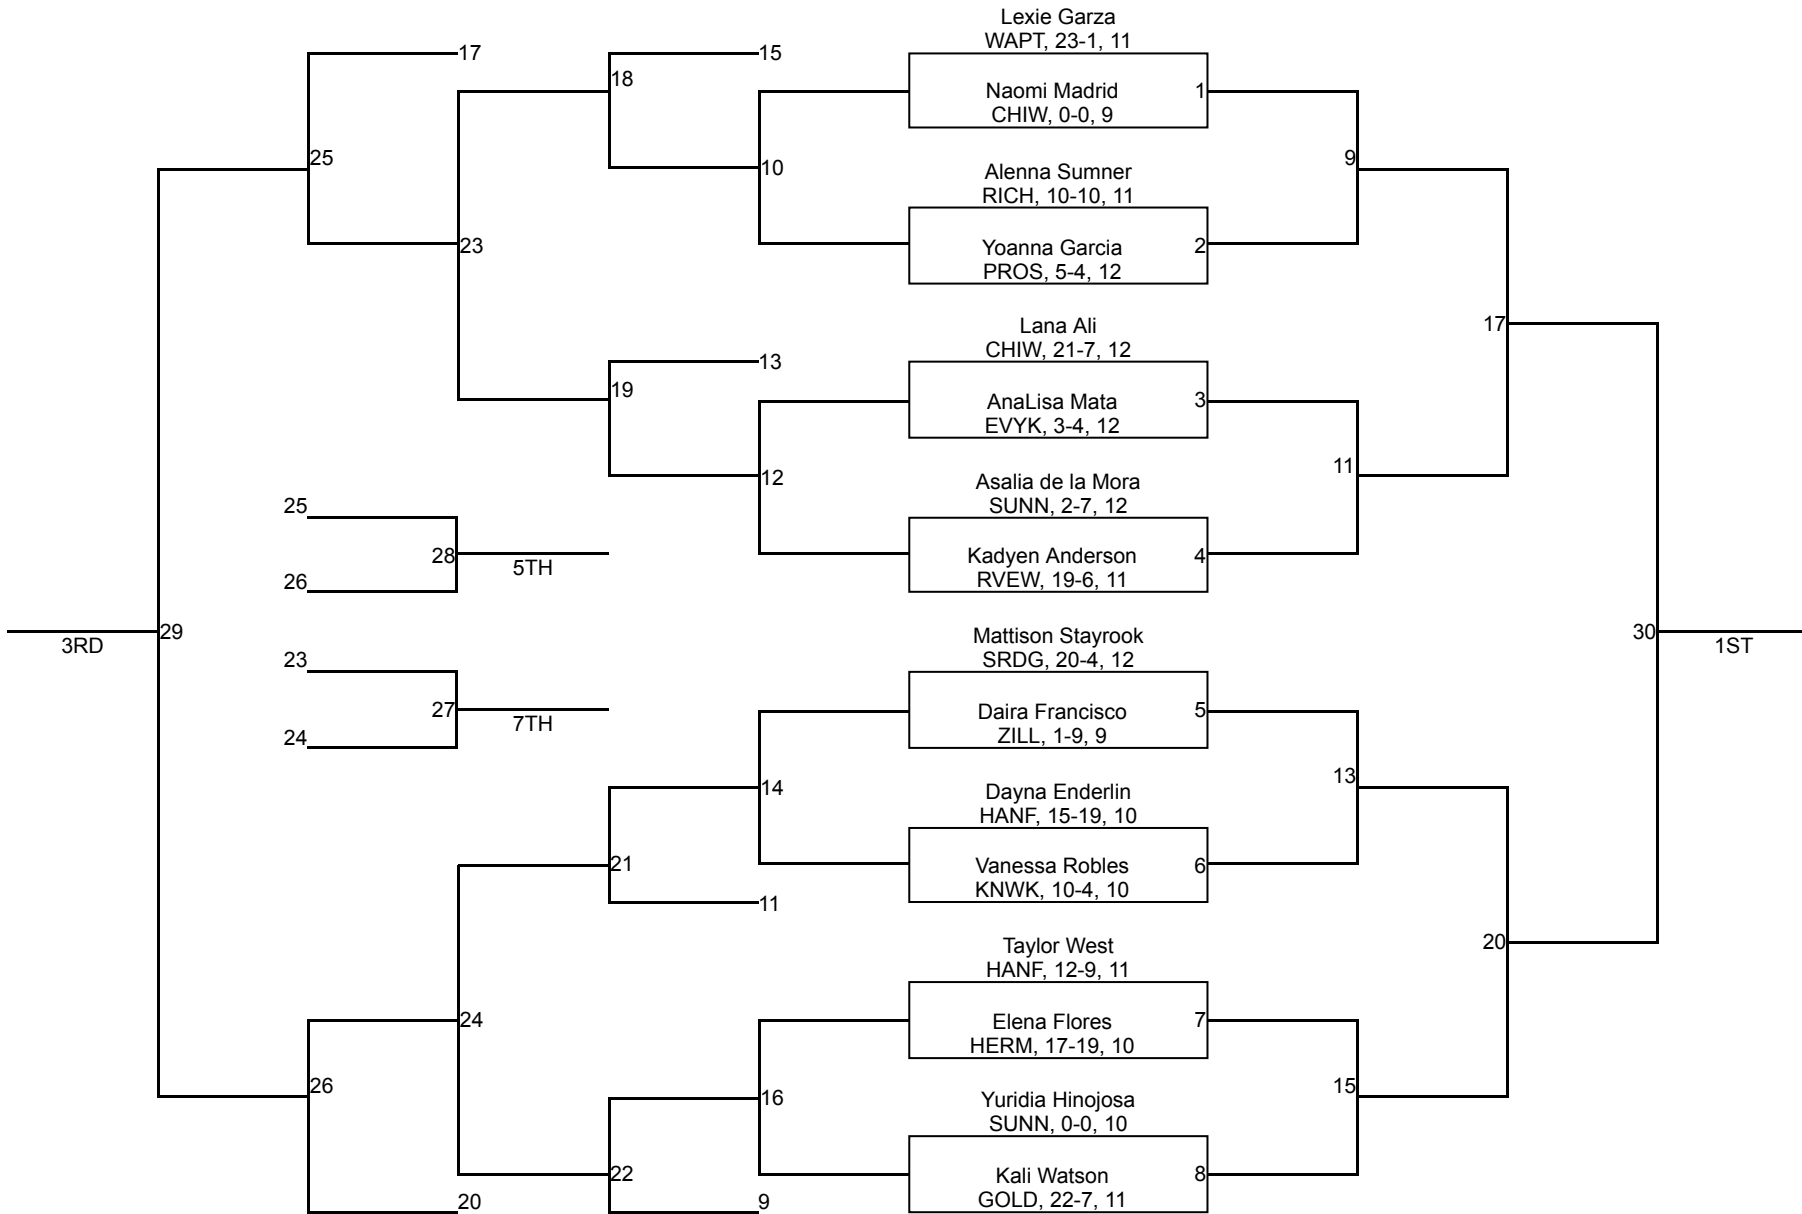

South Girls Sub Regional - 2022

130