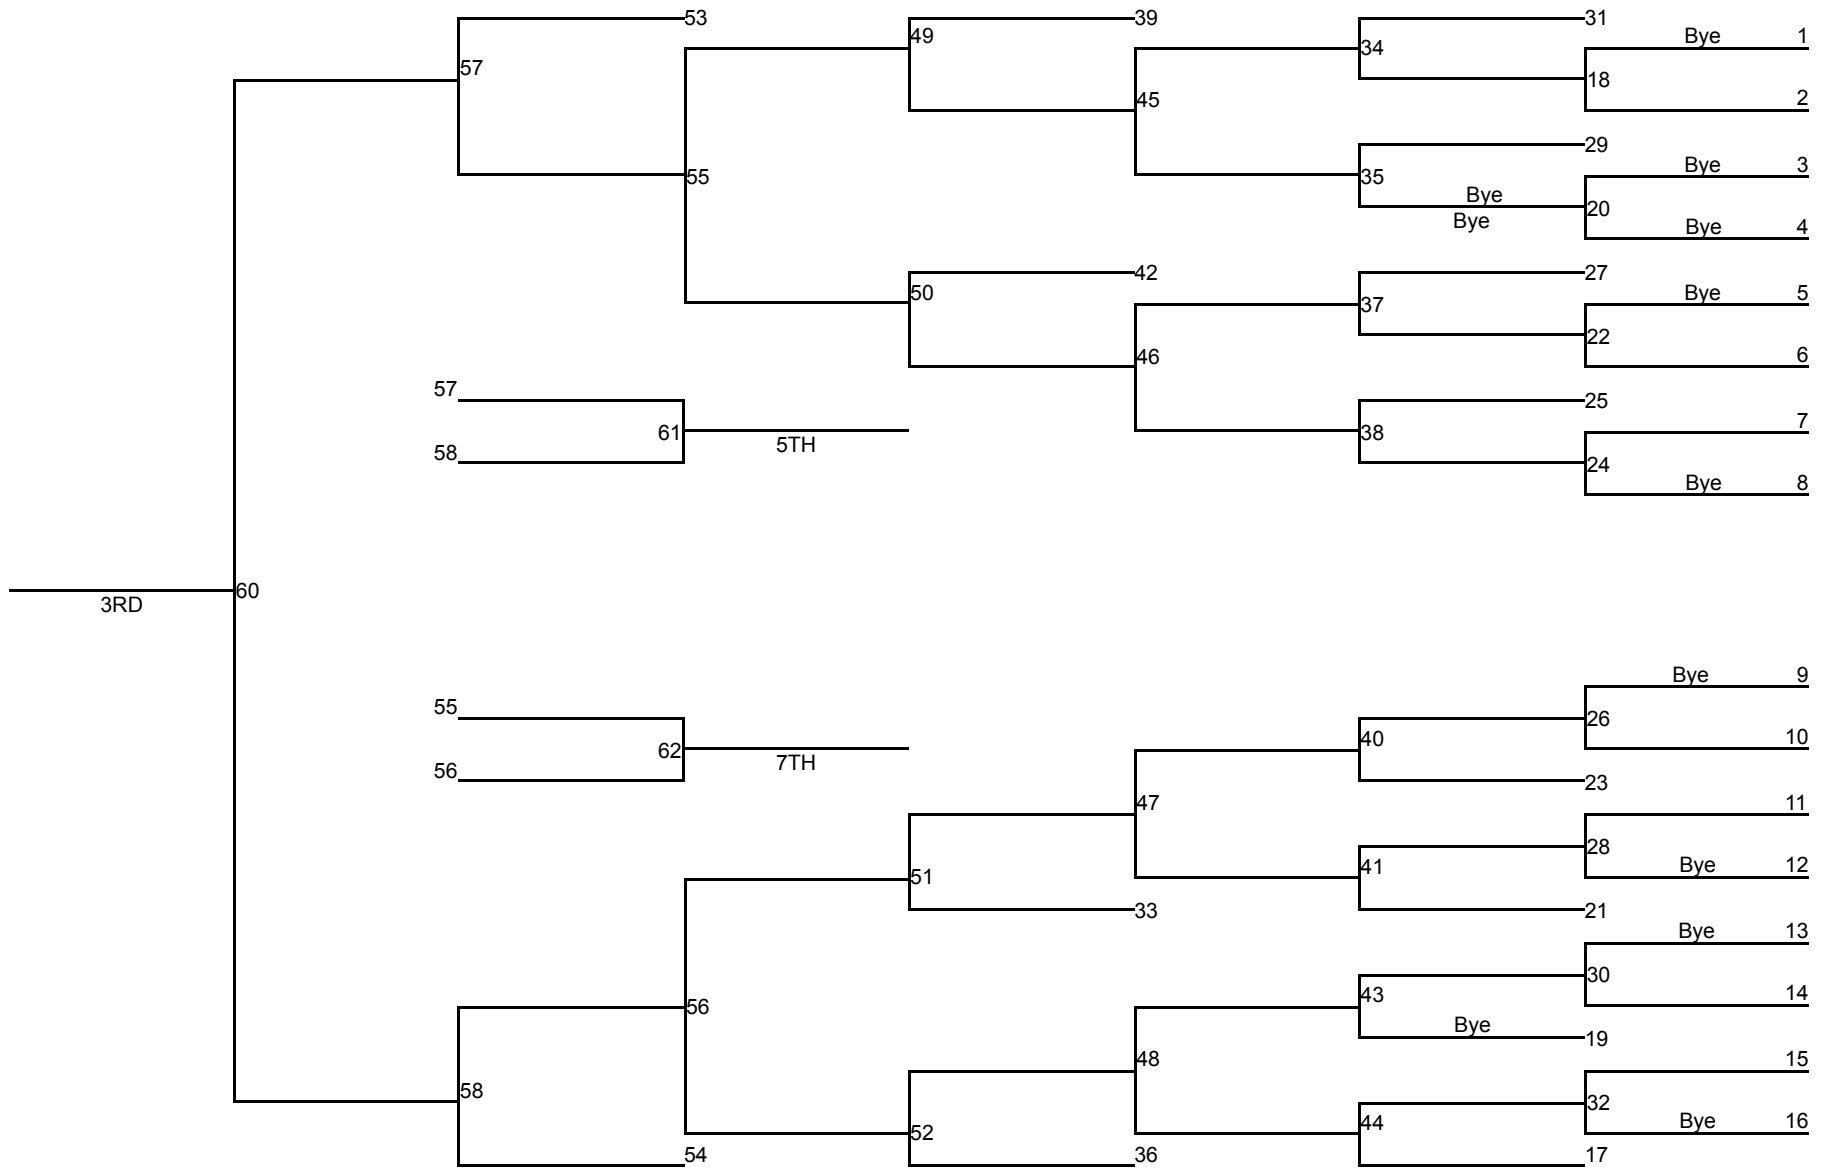

# South Girls Sub Regional - 2022

115

# South Girls Sub Regional - 2022

120