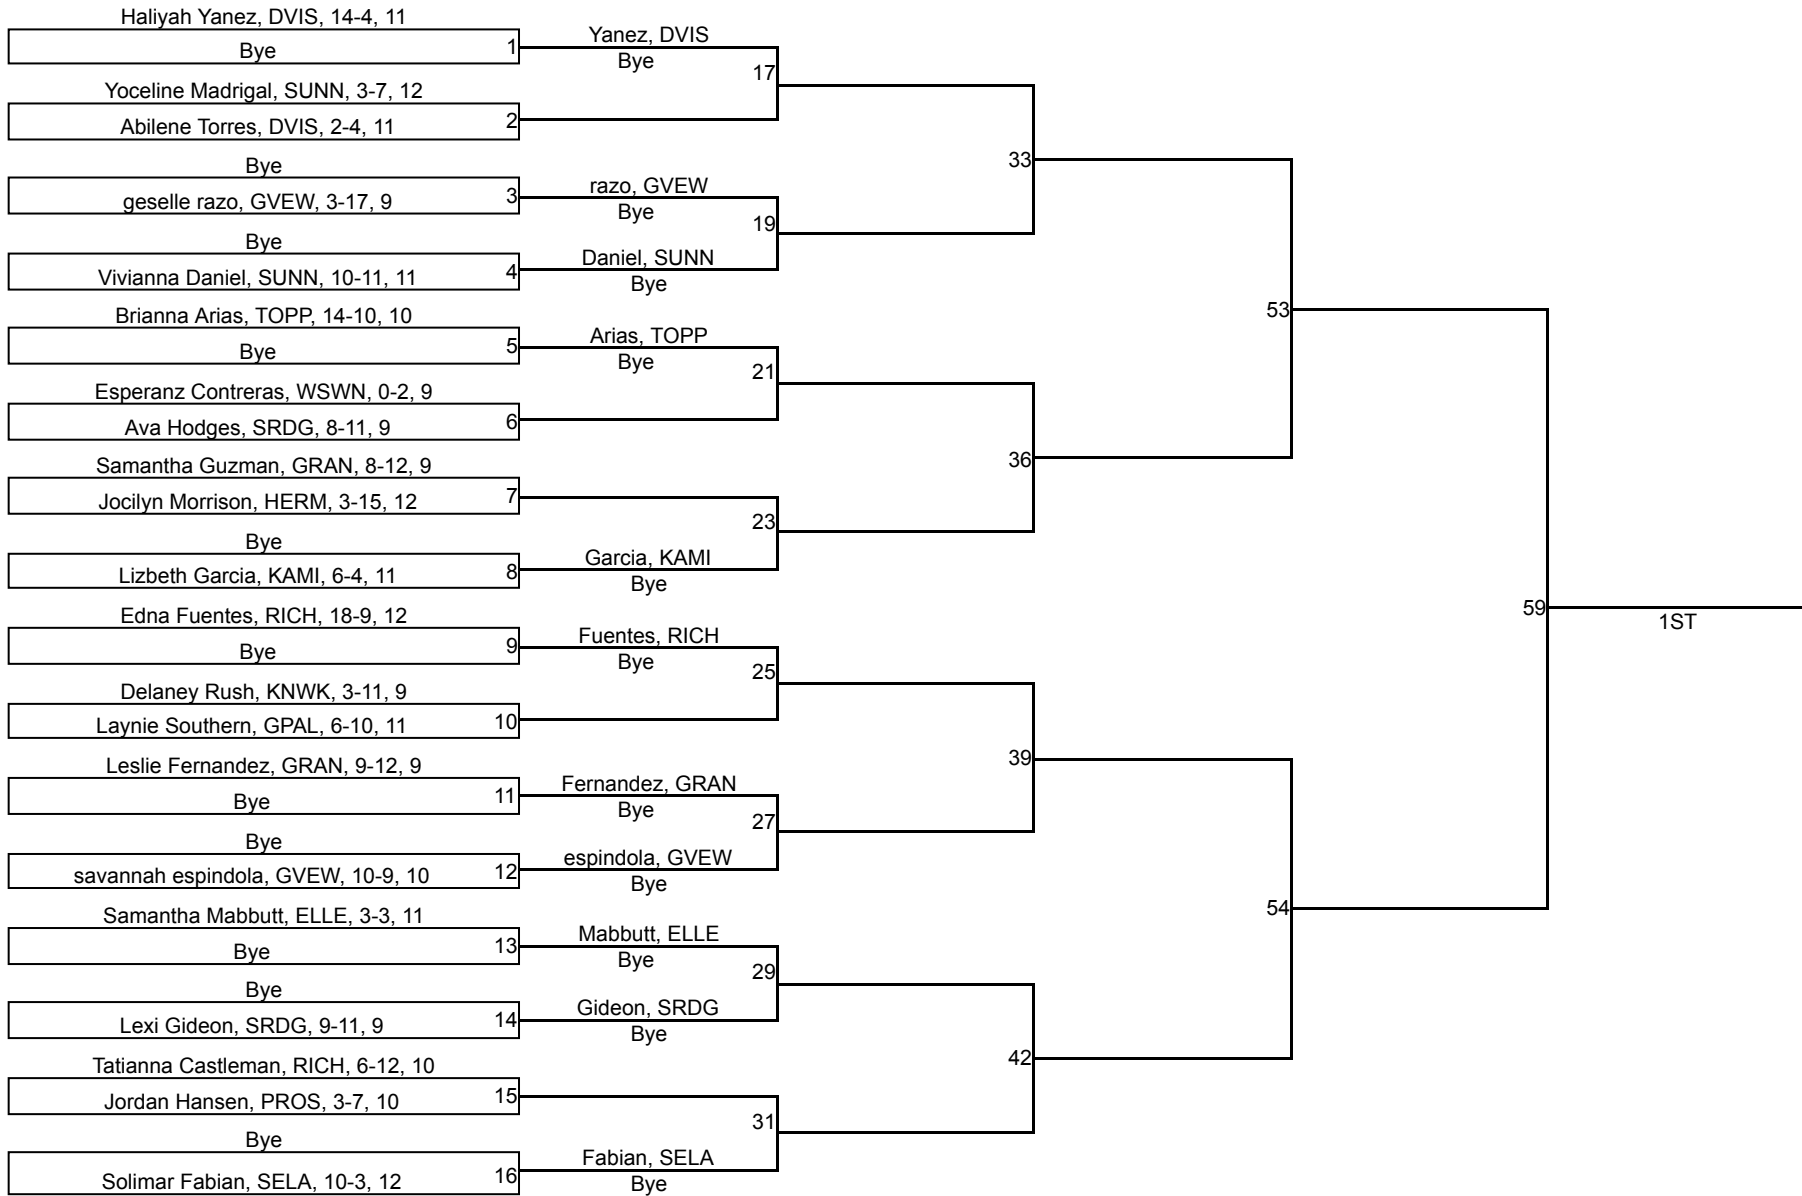

South Girls Sub Regional - 2022

125