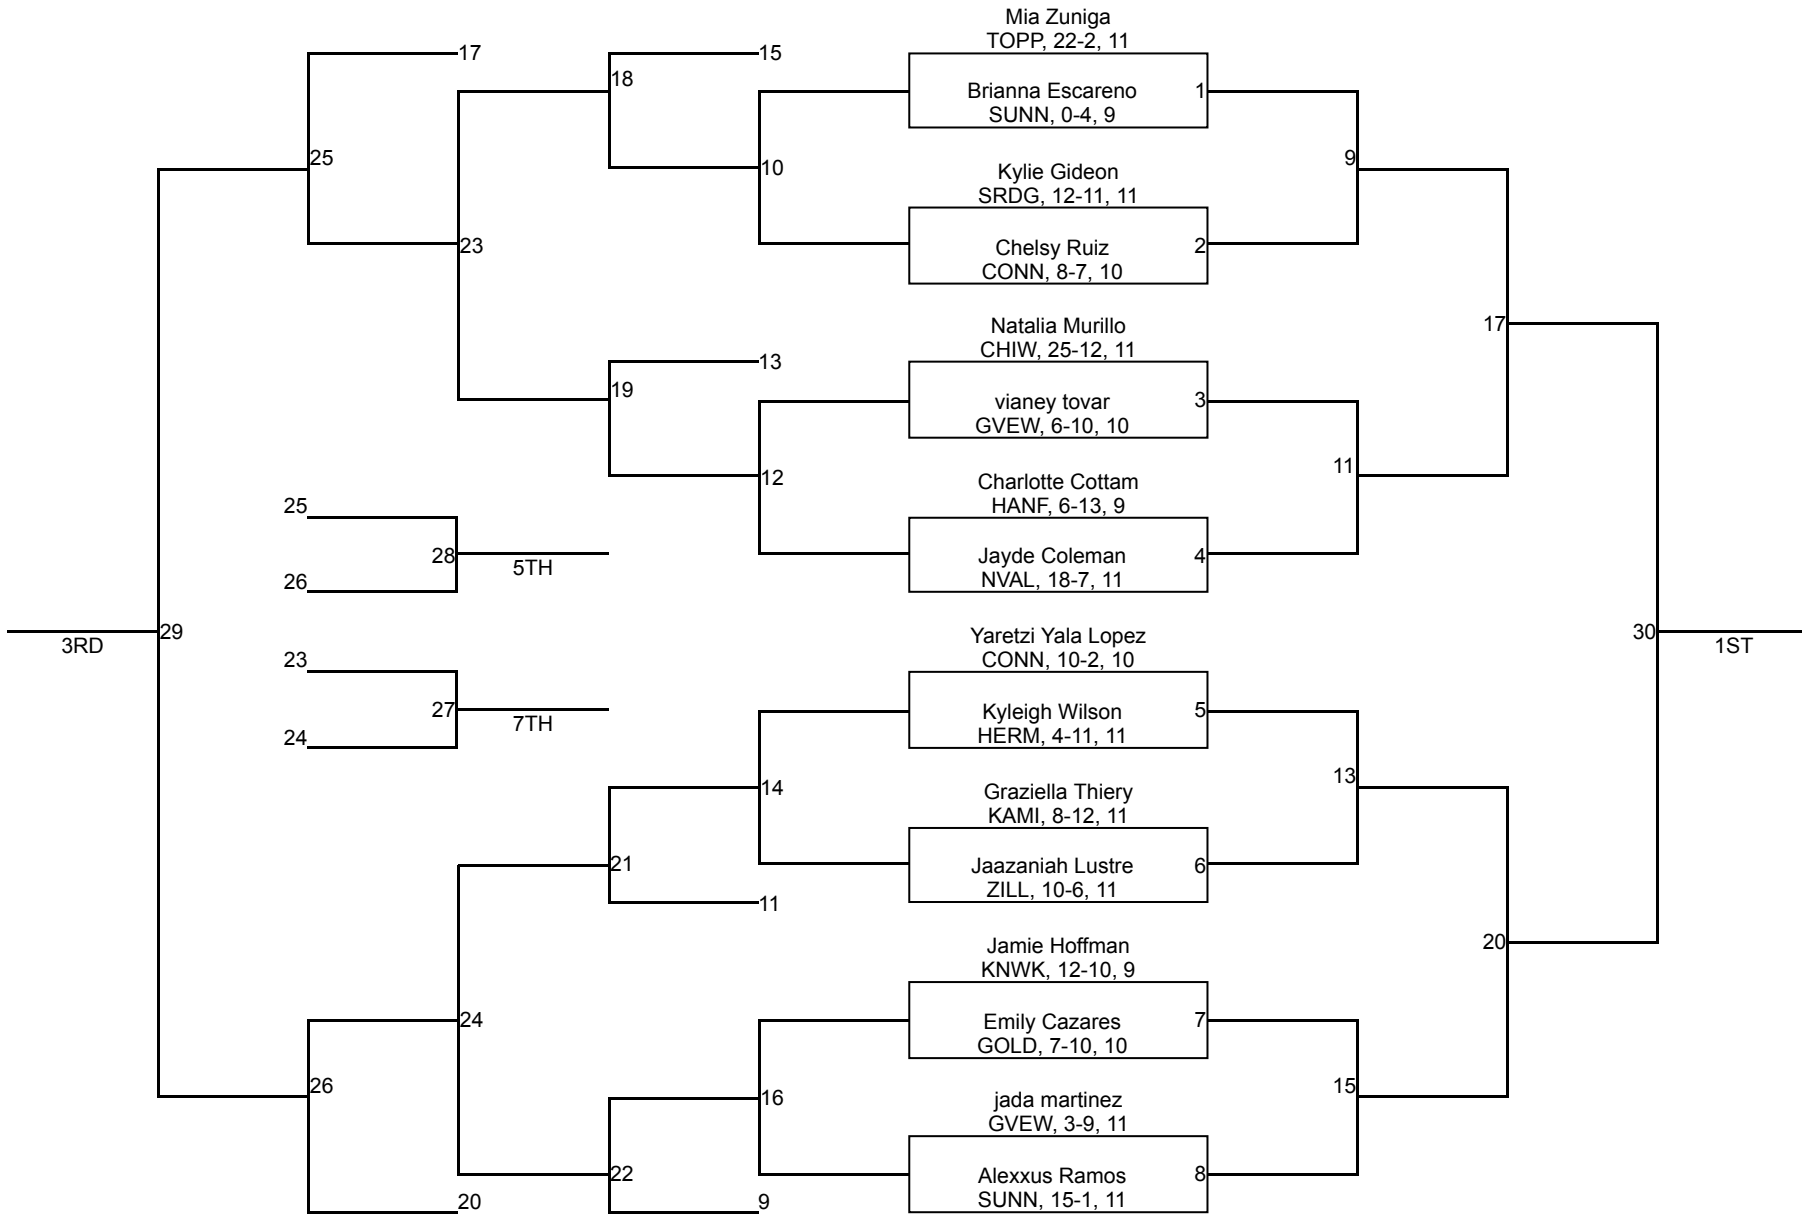

South Girls Sub Regional - 2022

110